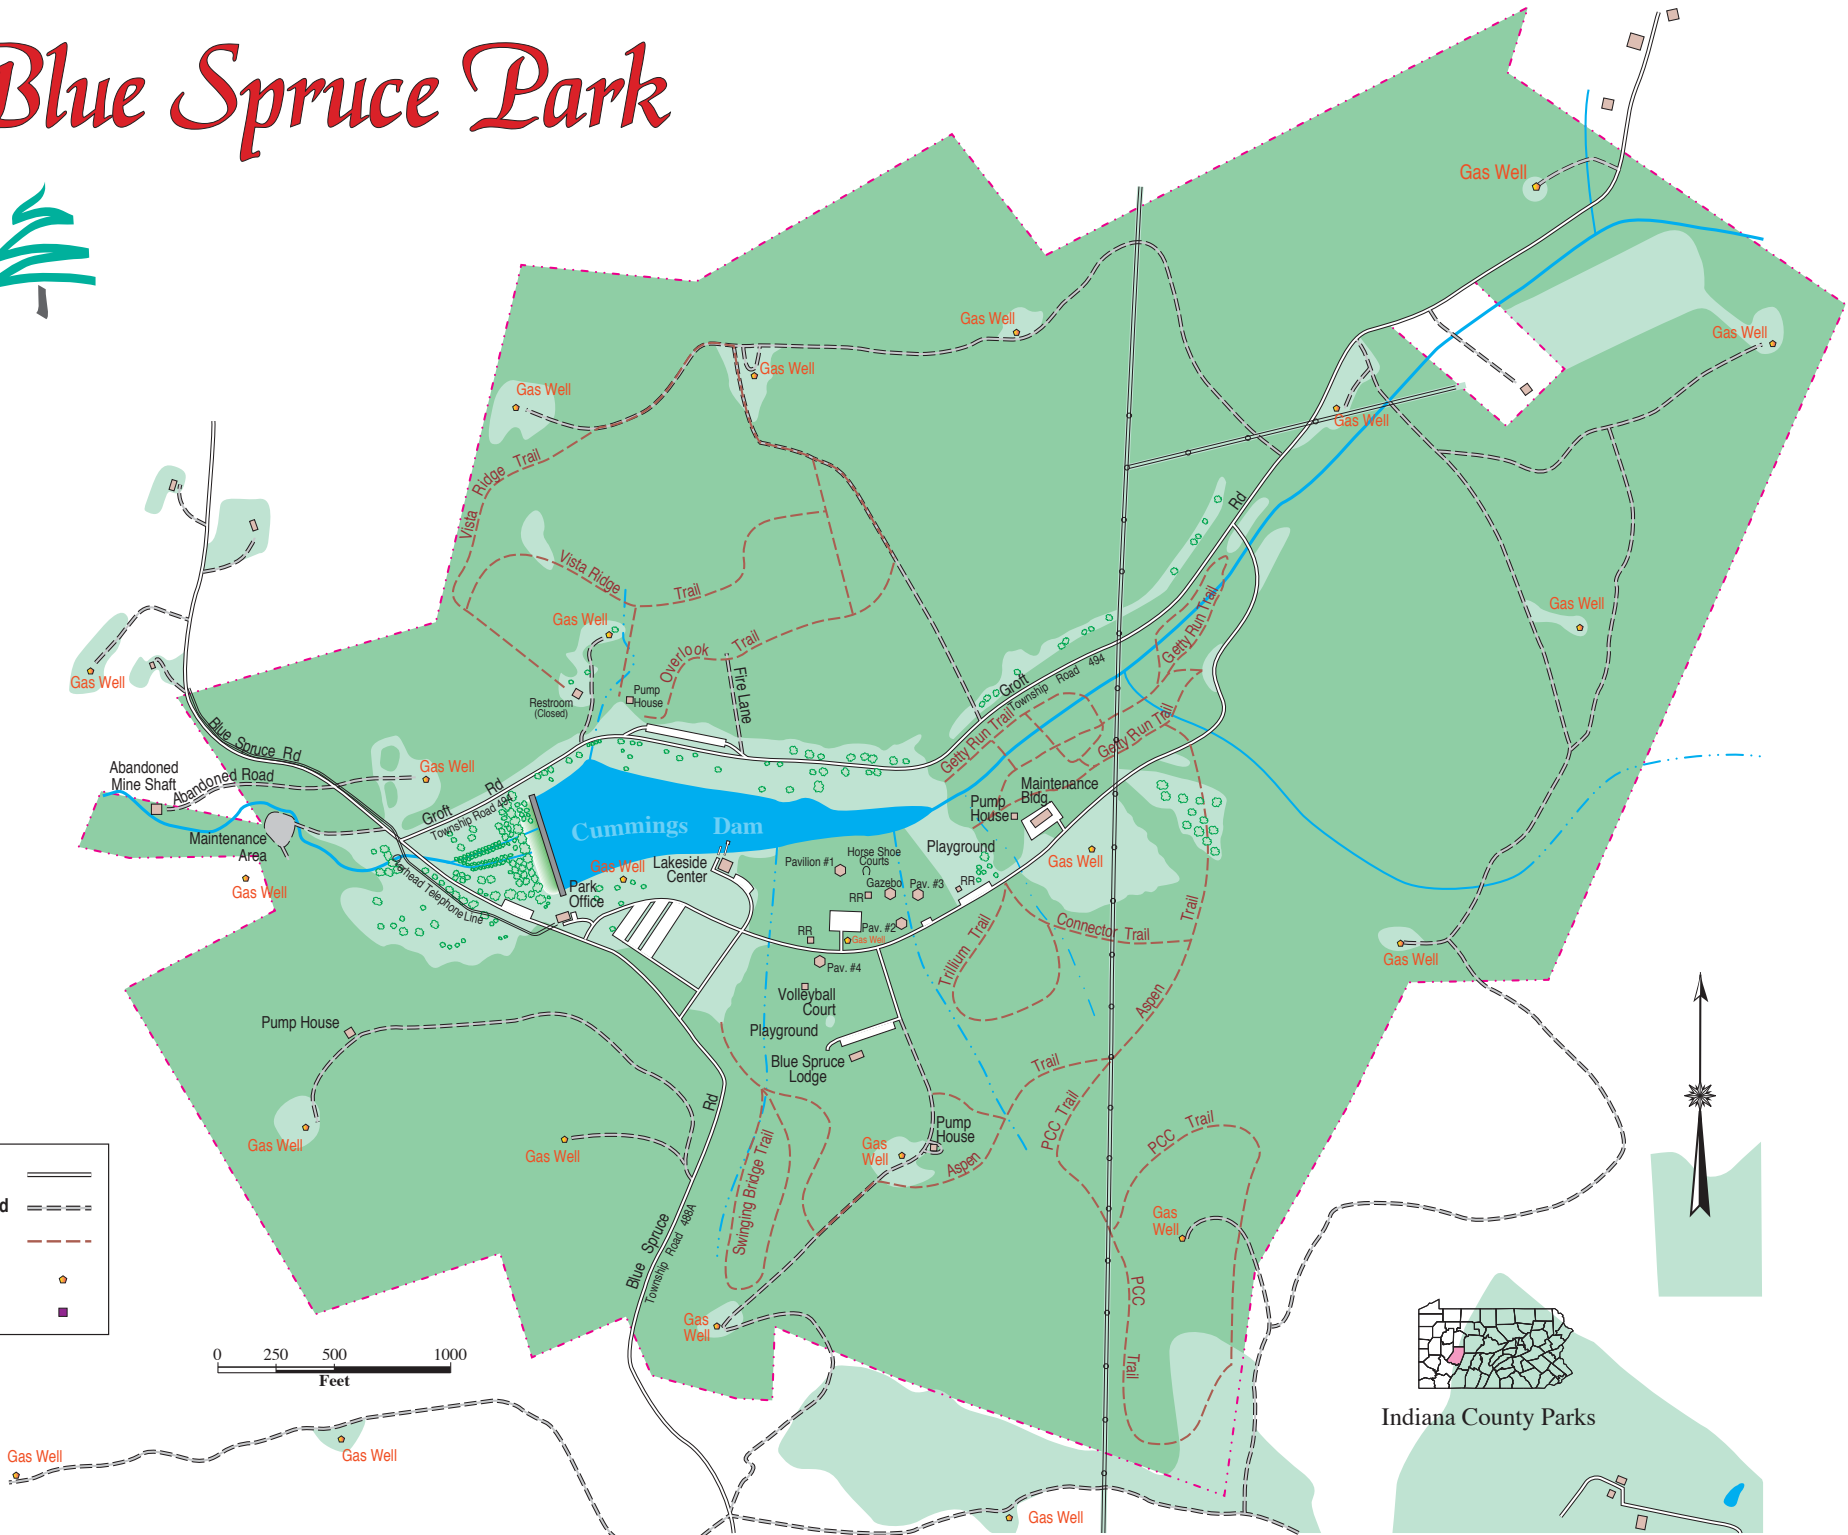

# Blue Spruce Park

Paved Road	—————
Unpaved Road	- - - - -
Hiking Trail	- . - . - .
Gas Well	●
Pump House	■

Indiana County Parks