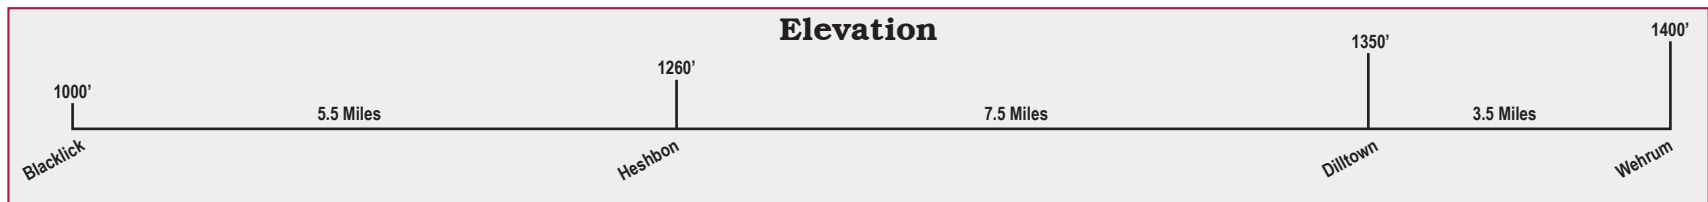

Ghost Town Trail Extension Blacklick to Dilltown

part of the
Indiana County
Regional Trail Network

-  Active Hiking and/or Biking Trails
-  6 Mi Mileage Markers
-  Parking
-  Historic Sites
-  1260' Elevation on Trail
-  Indiana County Parks
-  State-Owned Public Lands