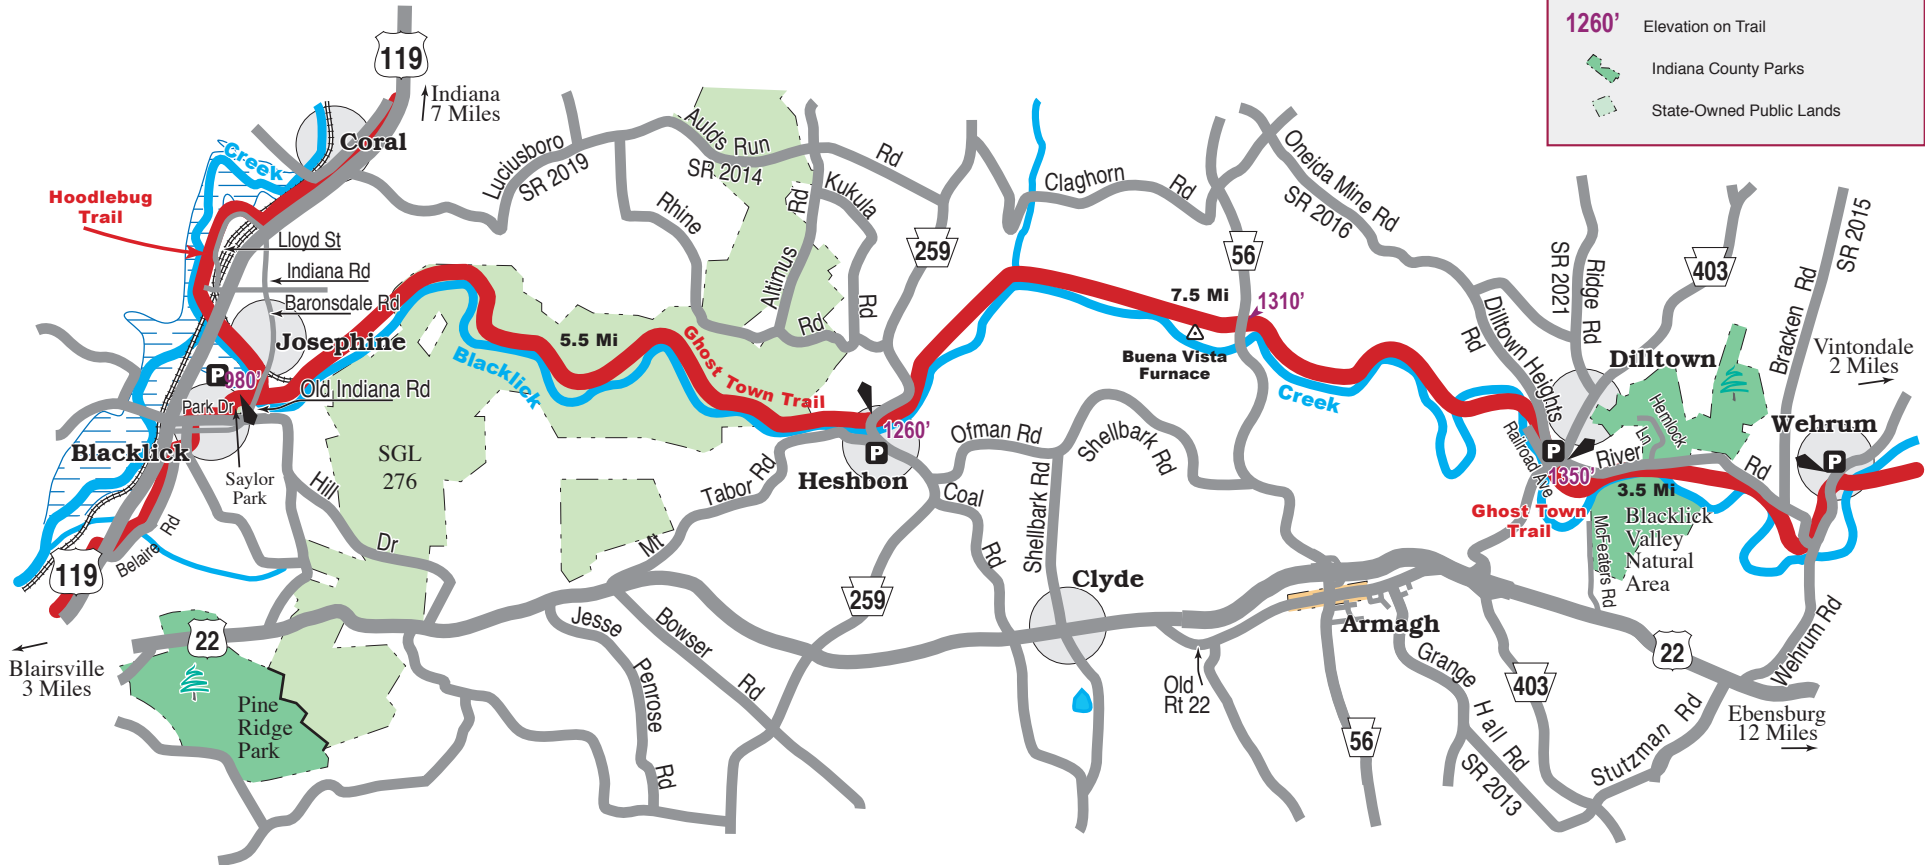

Ghost Town Trail Extension Blacklick to Dilltown

part of the
Indiana County
Regional Trail Network

-  Active Hiking and/or Biking Trails
-  6 Mi Mileage Markers
-  Parking
-  Historic Sites
-  1260' Elevation on Trail
-  Indiana County Parks
-  State-Owned Public Lands

**Indiana
County
Parks & Trails**

www.indianacountyparks.org
724-463-8636
1128 Blue Spruce Road, Indiana, PA 15701

updated 8/10