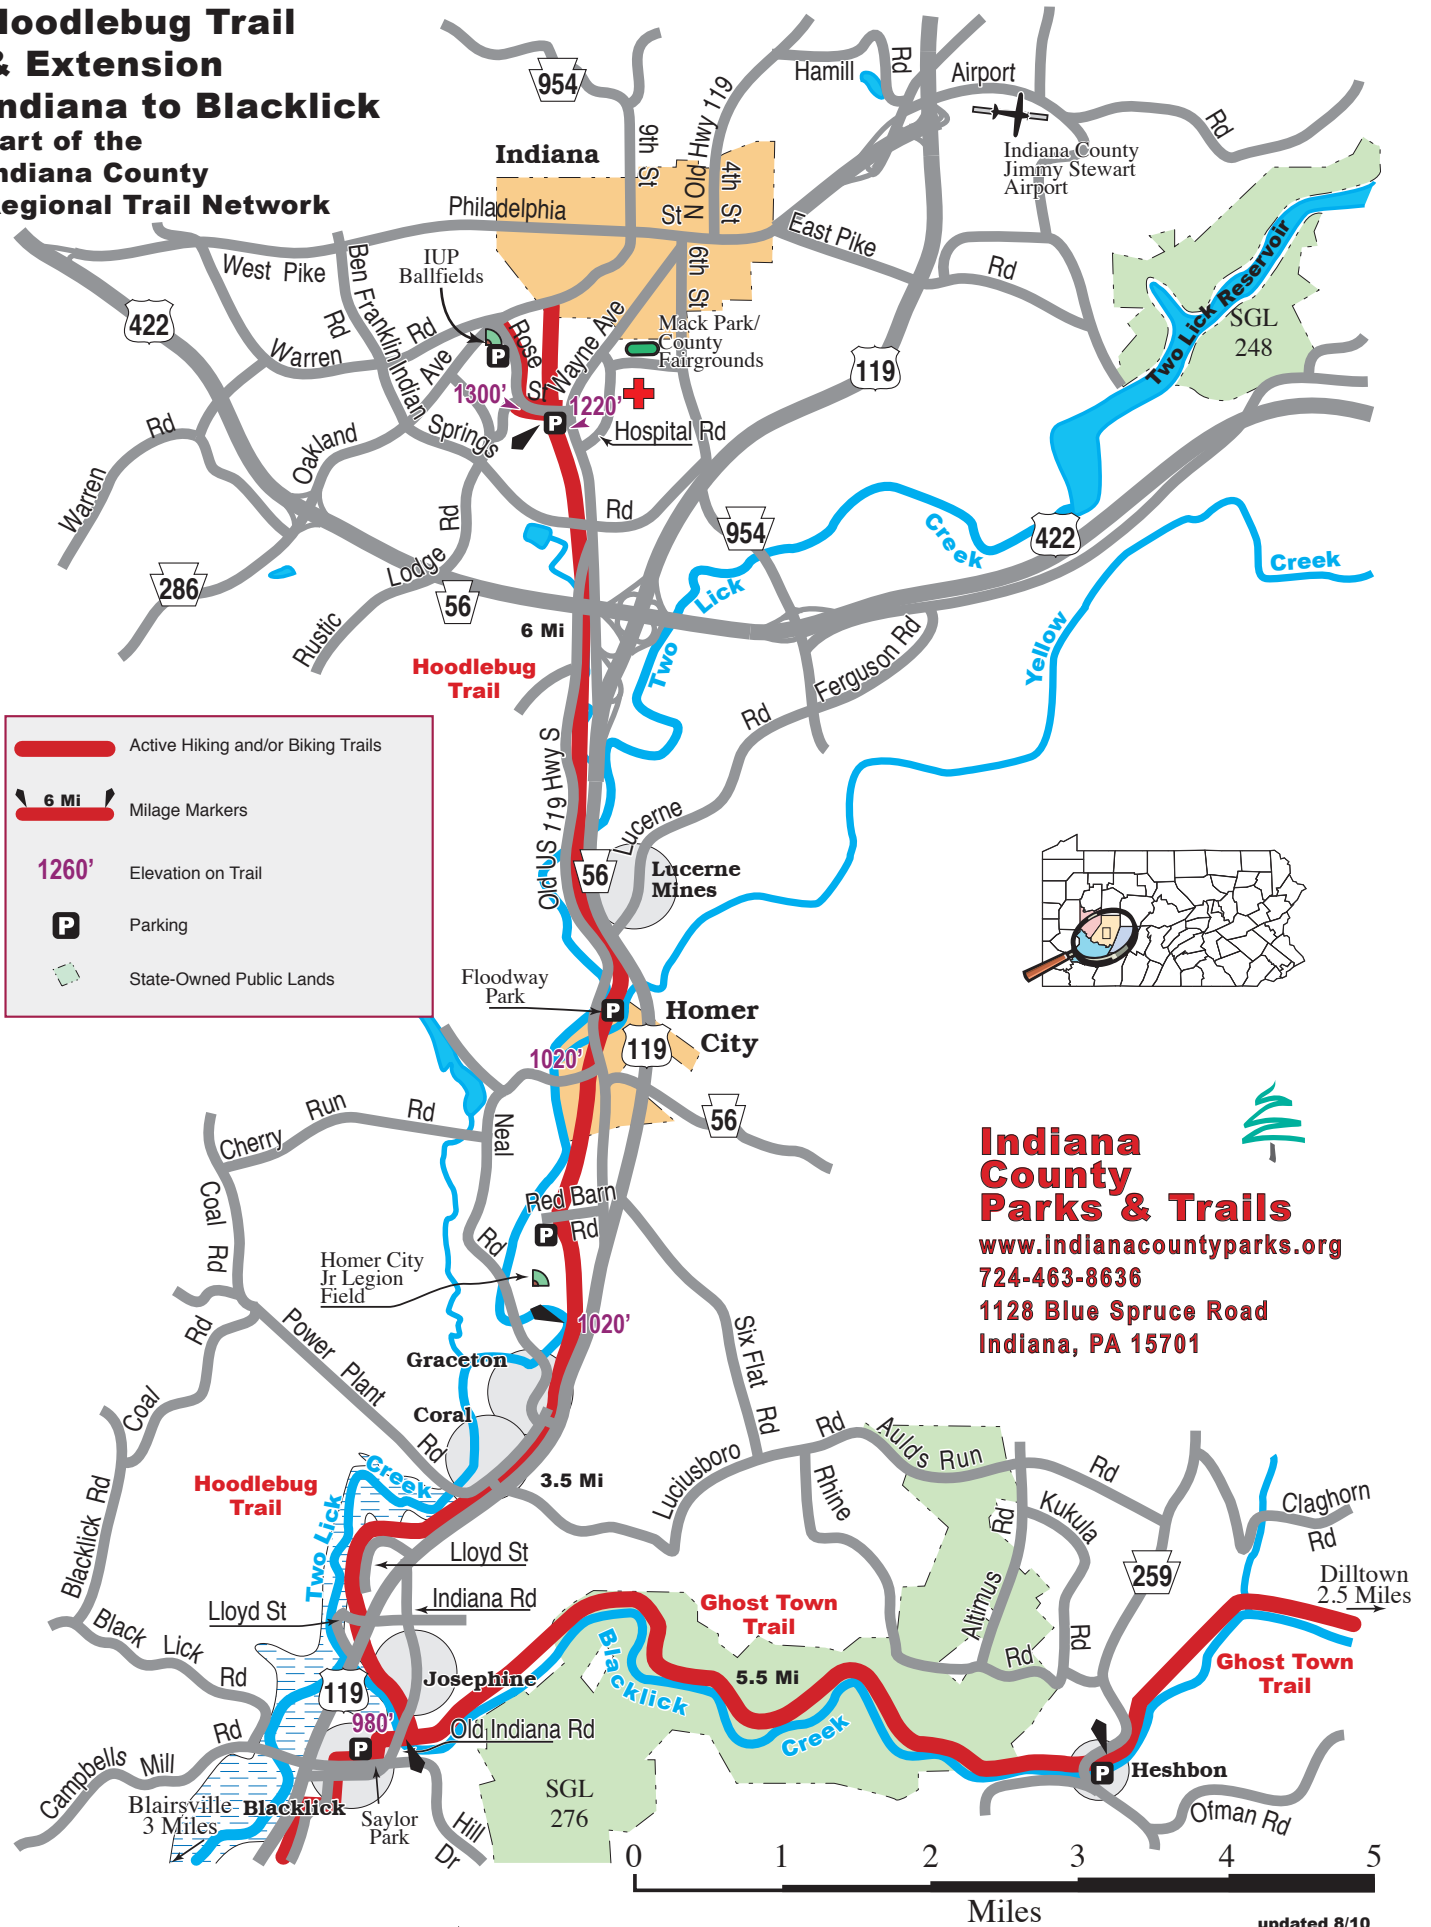

Hoodlebug Trail & Extension

Indiana to Blacklick

part of the Indiana County Regional Trail Network

- Active Hiking and/or Biking Trails
- Mileage Markers
- Elevation on Trail
- Parking
- State-Owned Public Lands