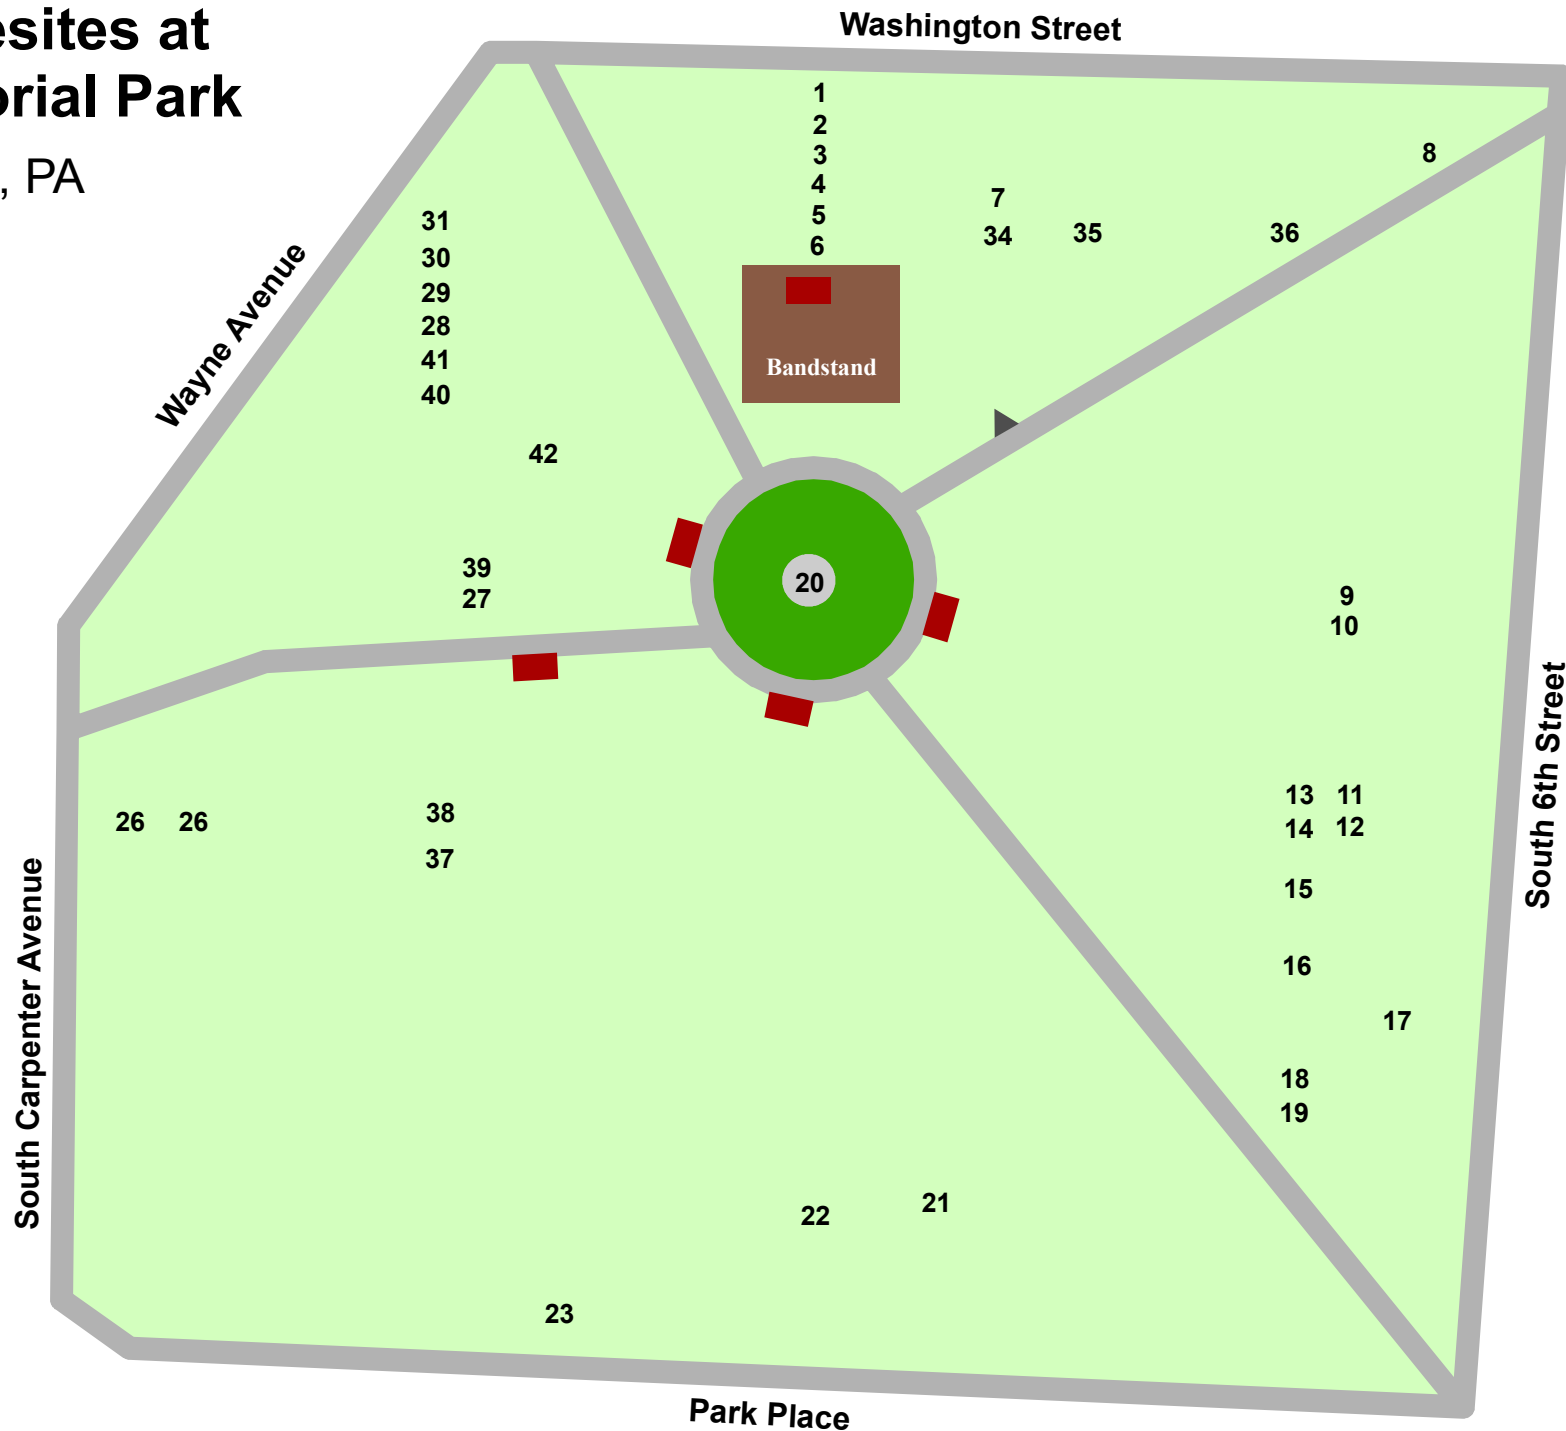

Gravesites at Memorial Park

Indiana, PA

Legend

- 15 Gravesites
- ▲ Message Board
- Benches

Parks & Trails
INDIANA COUNTY, PA

50

Feet