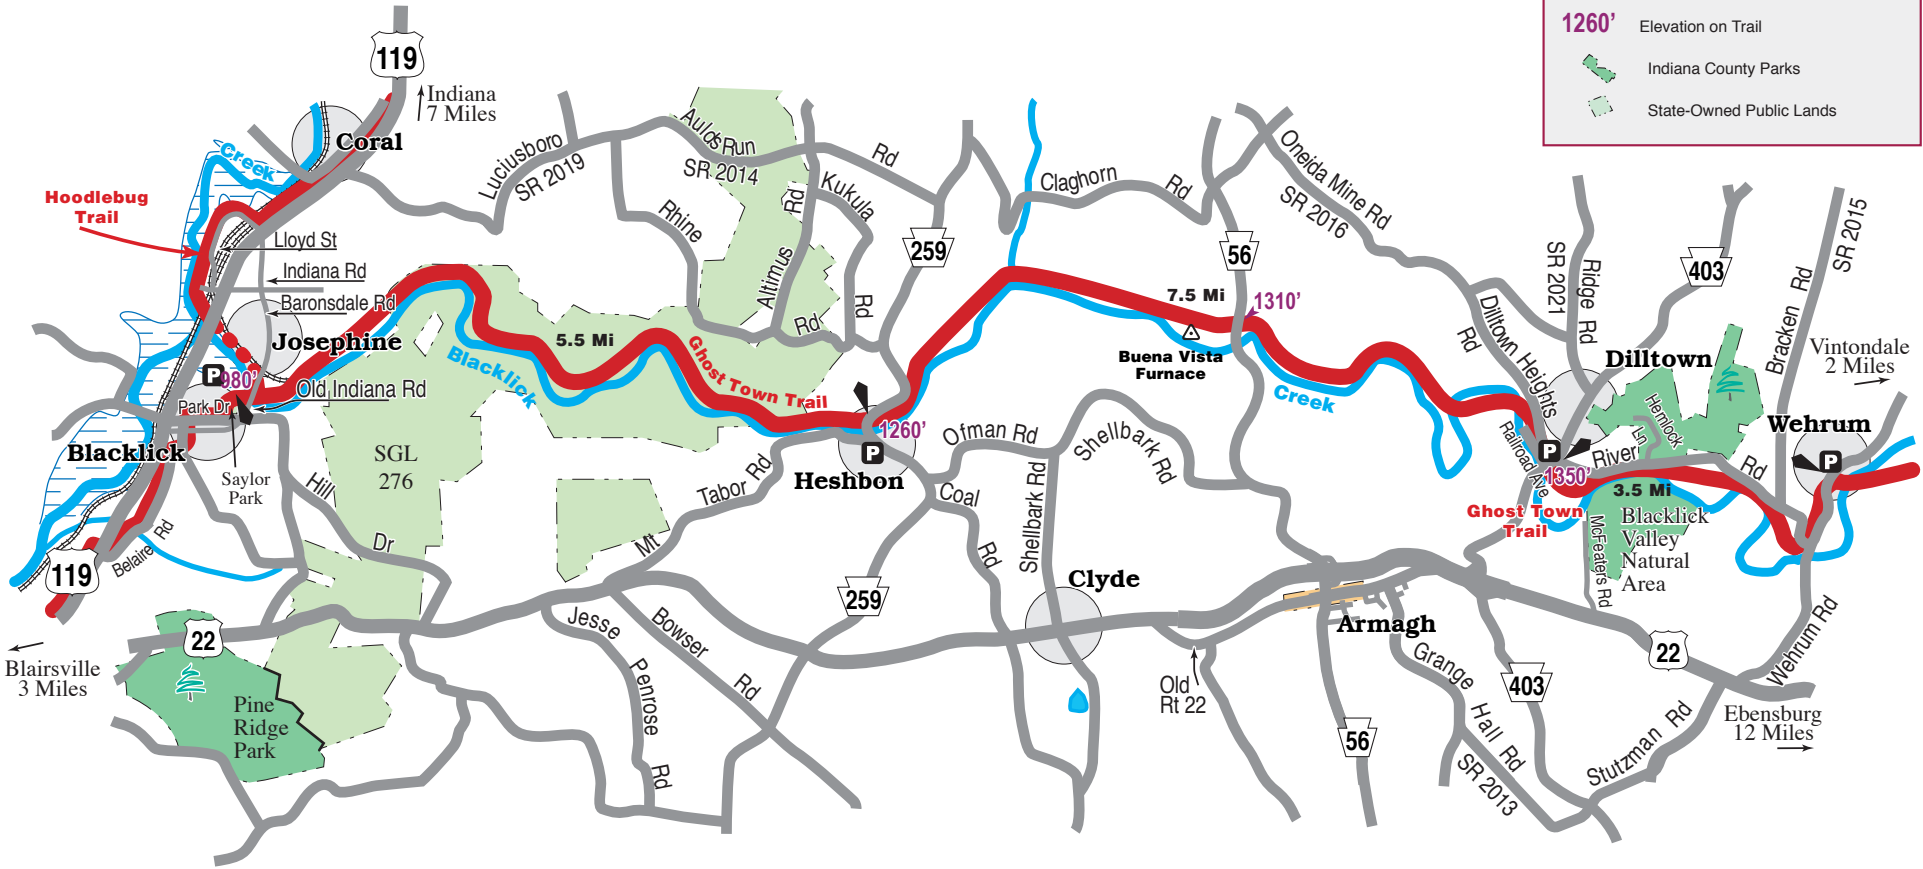

Ghost Town Trail Extension Blacklick to Dilltown

part of the
Indiana County
Regional Trail Network

- Active Hiking and/or Biking Trails
- Trails Planned or Under Construction
- Mileage Markers
- Parking
- Historic Sites
- Elevation on Trail
- Indiana County Parks
- State-Owned Public Lands

**Indiana
County
Parks & Trails**

www.indianacountyparks.org
724-463-8636
1128 Blue Spruce Road, Indiana, PA 15701

updated 8/28/09