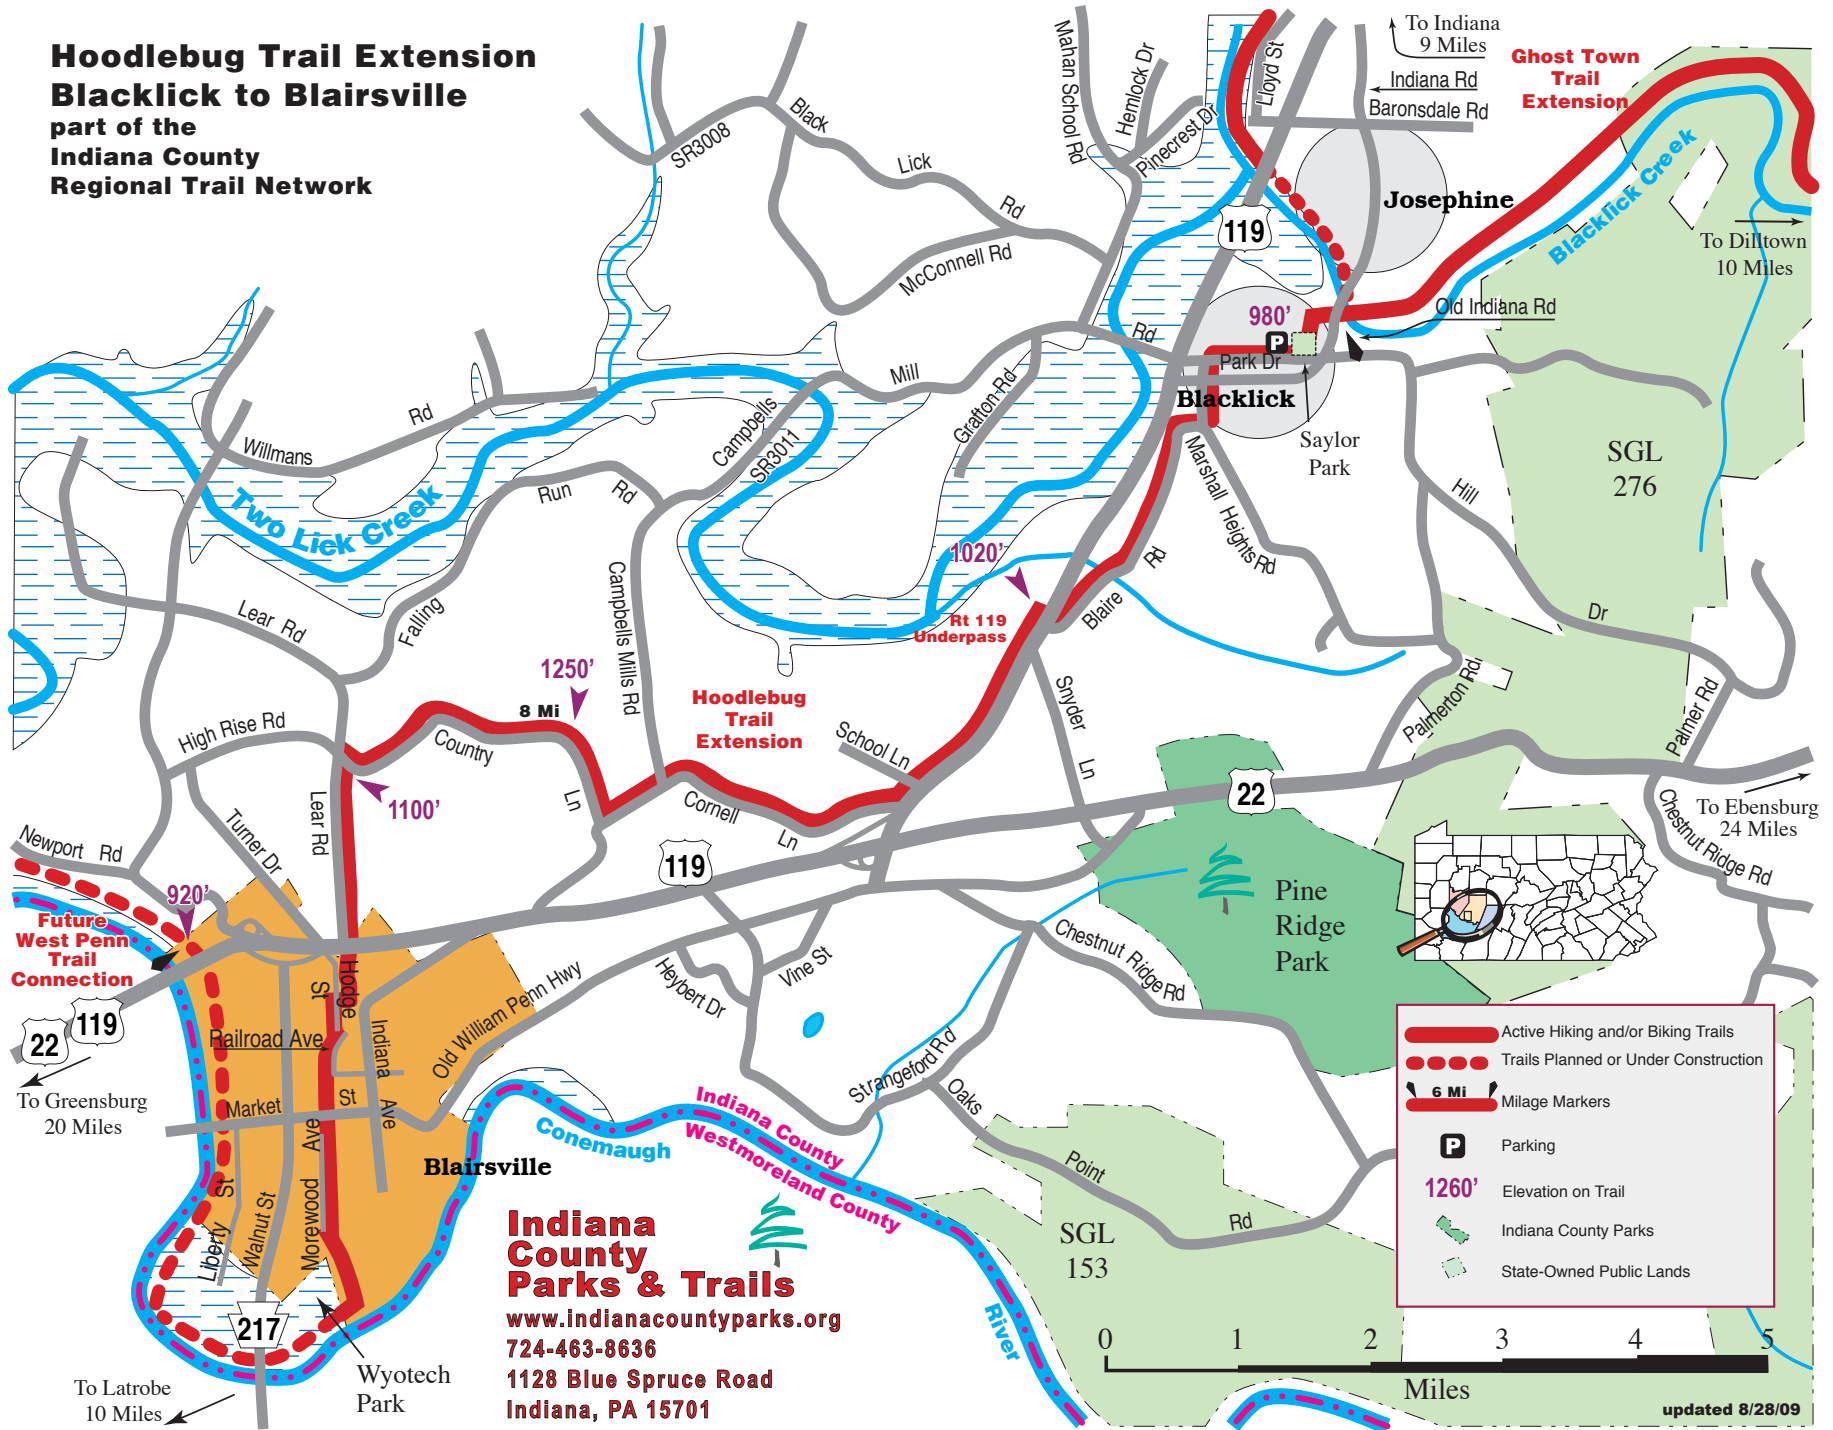

**Hoodlebug Trail Extension
Blacklick to Blairsville**
part of the
**Indiana County
Regional Trail Network**

**Indiana
County
Parks & Trails**
www.indianacountyparks.org
724-463-8636
1128 Blue Spruce Road
Indiana, PA 15701

- Active Hiking and/or Biking Trails
- Trails Planned or Under Construction
- ↖ 6 Mi Mileage Markers
- P Parking
- 1260' Elevation on Trail
- Indiana County Parks
- State-Owned Public Lands

updated 8/28/09