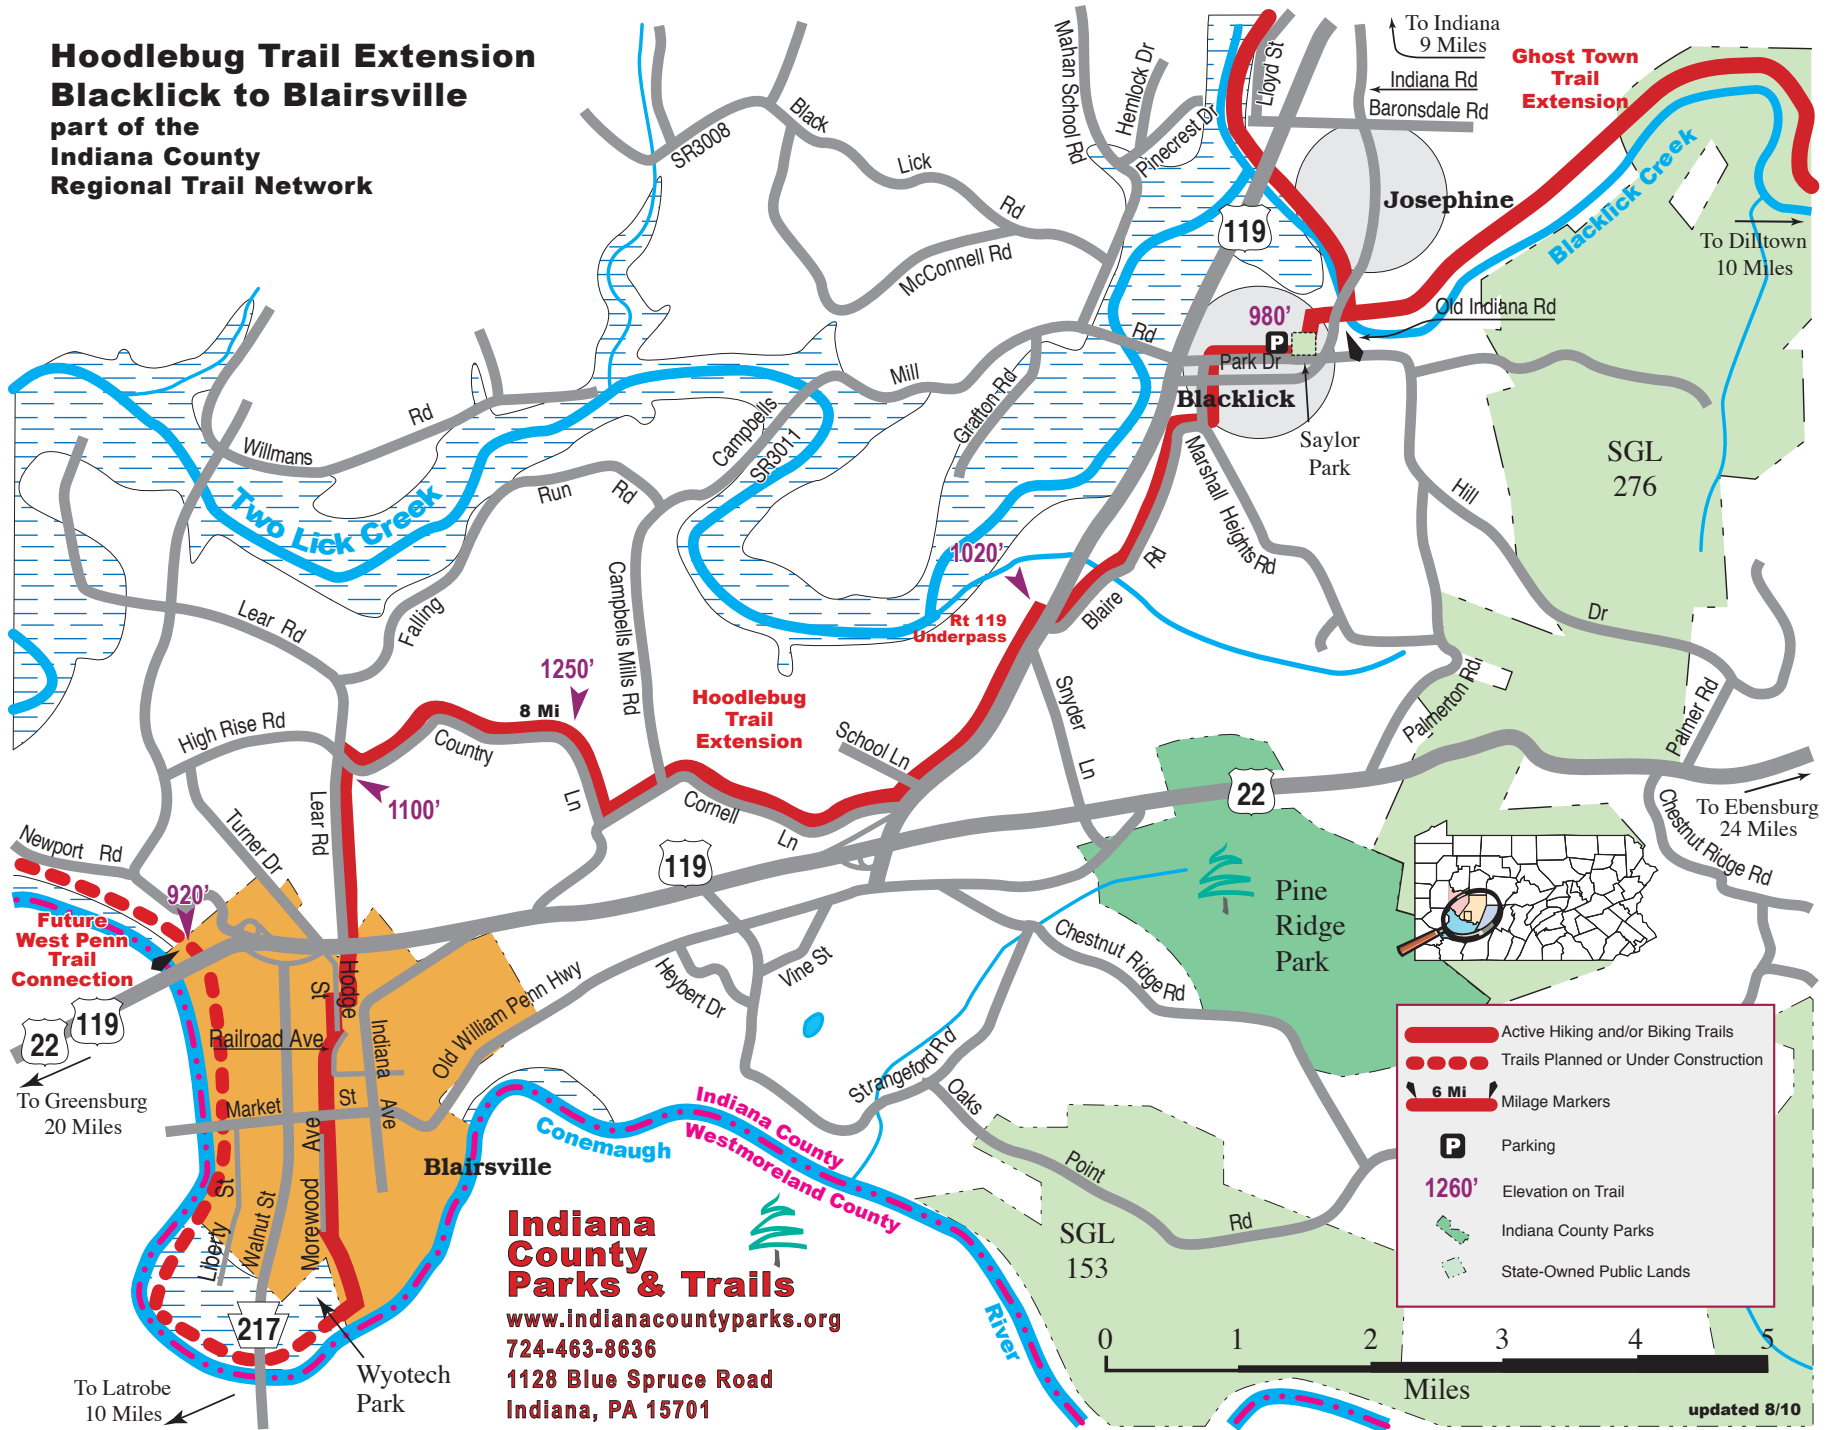

**Hoodlebug Trail Extension
Blacklick to Blairsville**
part of the
Indiana County
Regional Trail Network

**Indiana
County
Parks & Trails**
www.indianacountyparks.org
724-463-8636
1128 Blue Spruce Road
Indiana, PA 15701