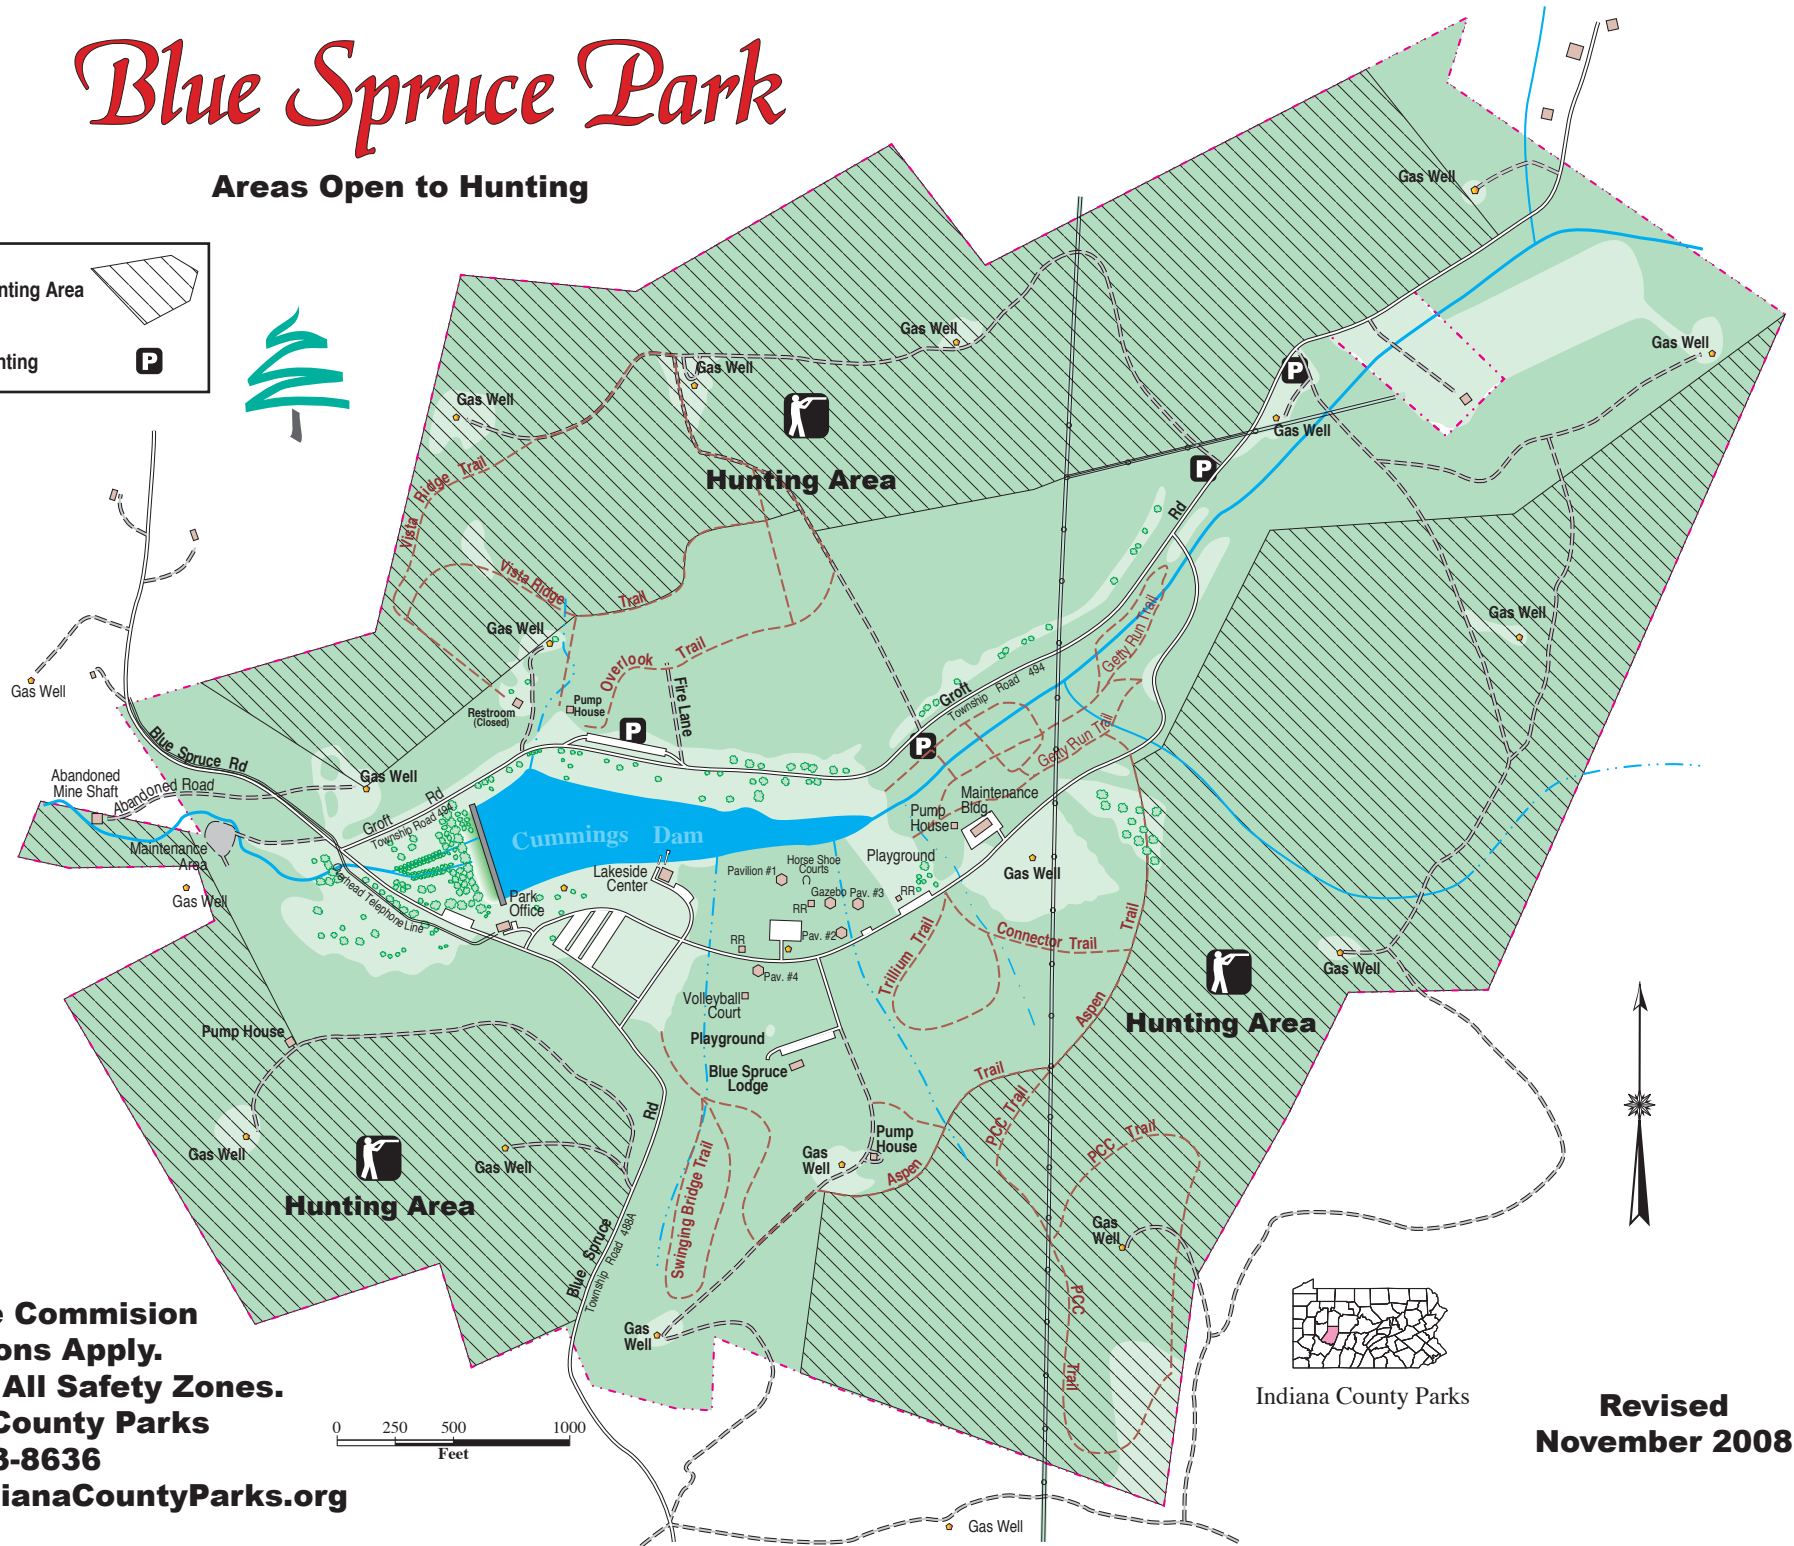

Blue Spruce Park

Areas Open to Hunting

Designated Hunting Area 

Parking for Hunting 

**PA Game Commission
Regulations Apply.
Observe All Safety Zones.
Indiana County Parks
(724) 463-8636
www.IndianaCountyParks.org**

Indiana County Parks

**Revised
November 2008**