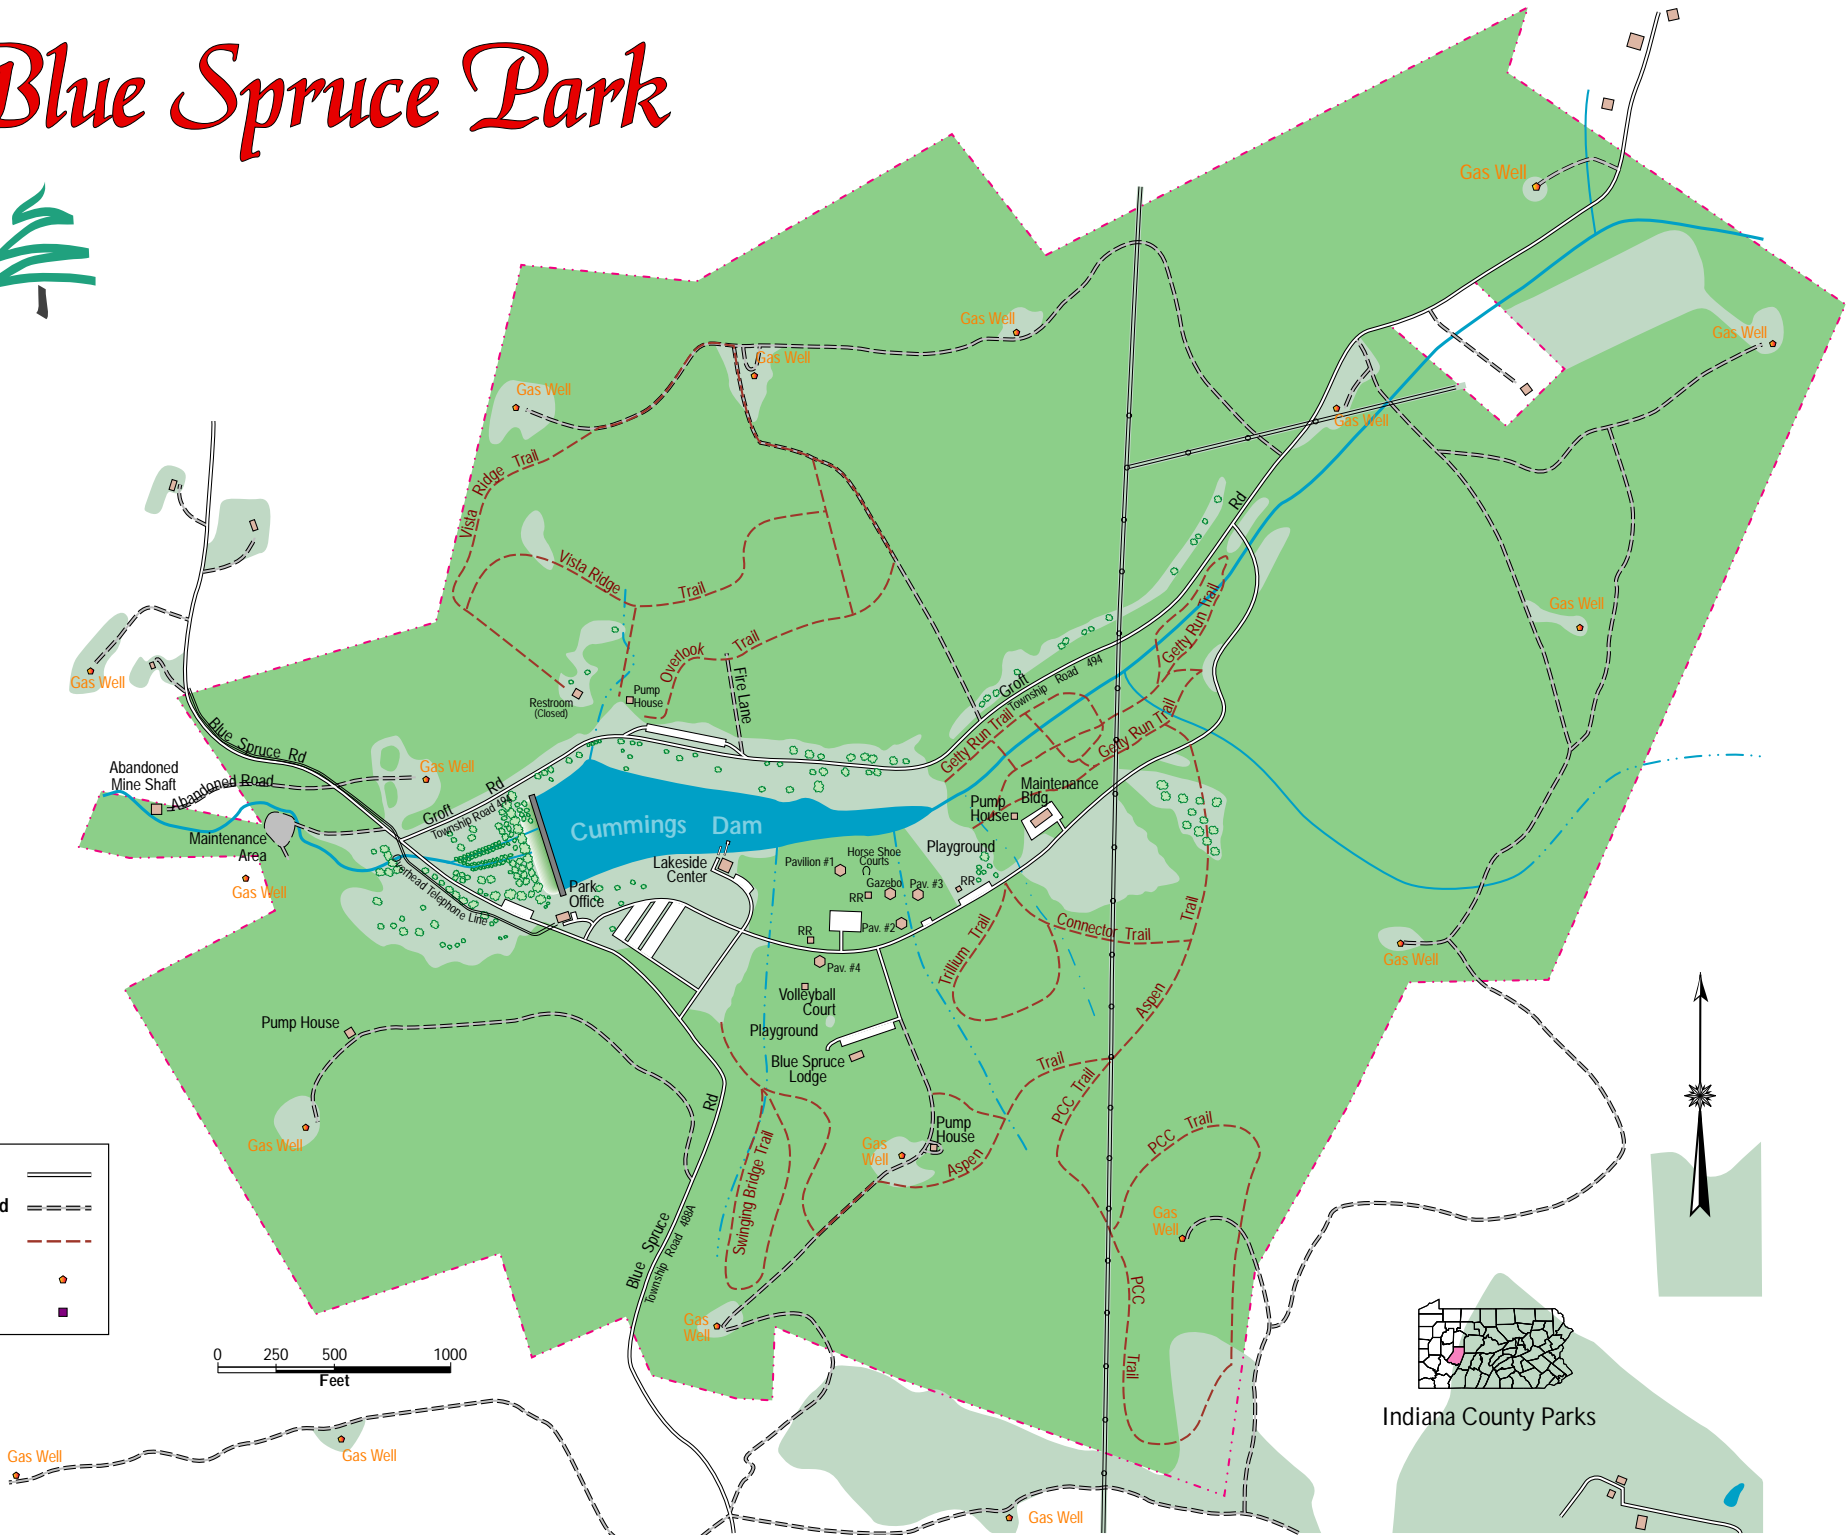

# Blue Spruce Park

Paved Road	====
Unpaved Road	- - - -
Hiking Trail	- . - . - .
Gas Well	●
Pump House	■

Indiana County Parks