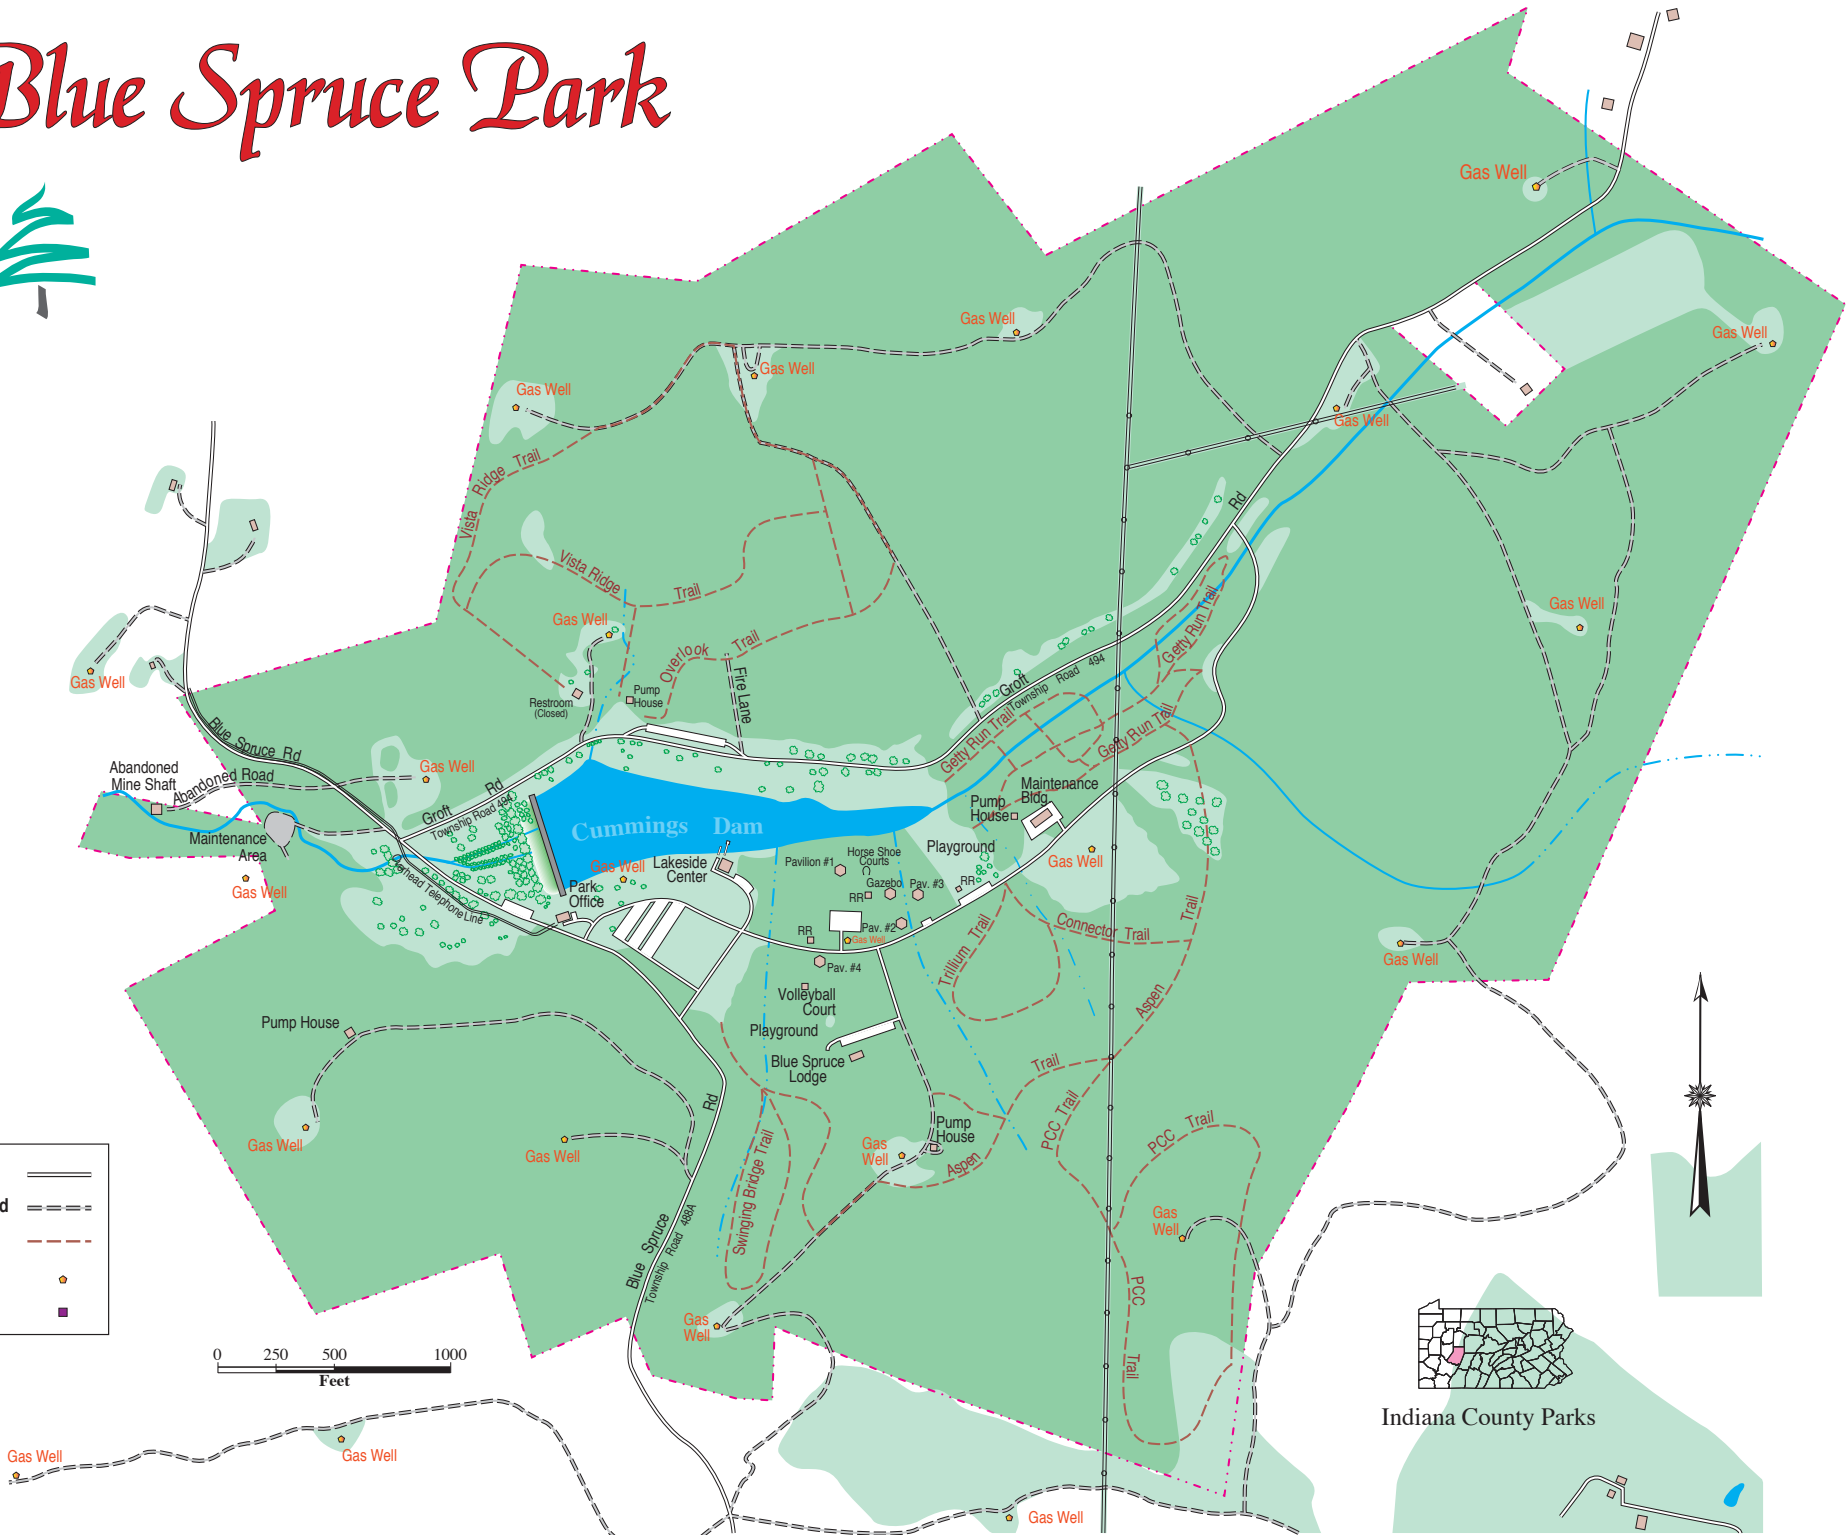

Blue Spruce Park

Paved Road	
Unpaved Road	
Hiking Trail	
Gas Well	
Pump House	

Indiana County Parks