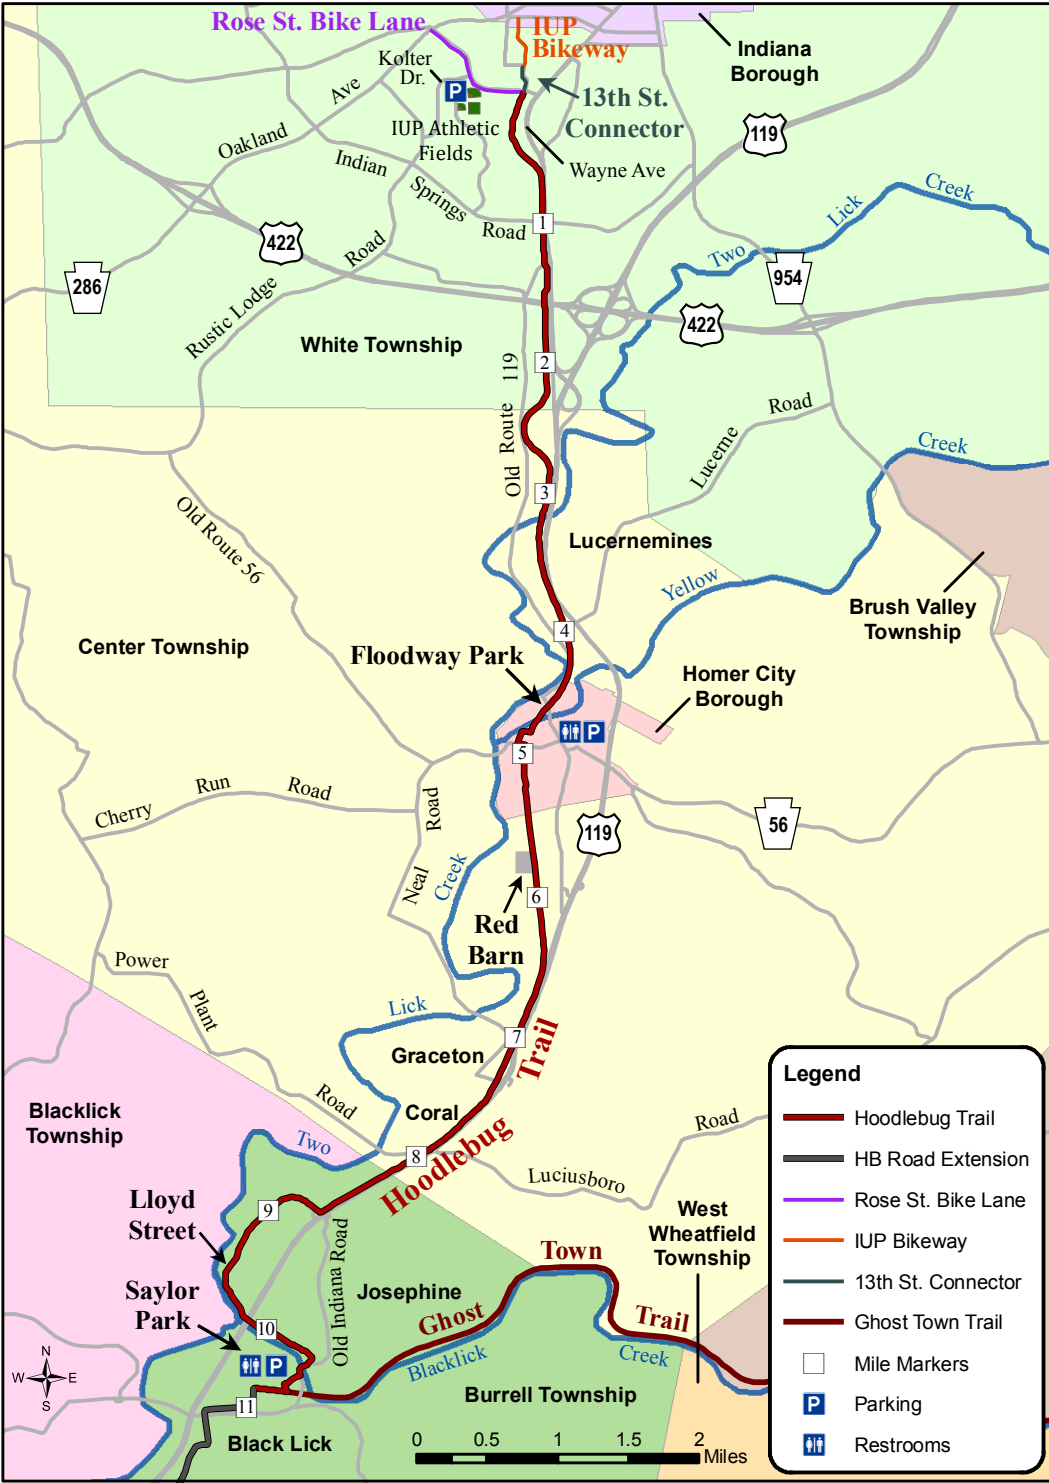

Hoodlebug Trail

Legend

- Hoodlebug Trail
- HB Road Extension
- Rose St. Bike Lane
- IUP Bikeway
- 13th St. Connector
- Ghost Town Trail
- Mile Markers
- P Parking
- ♿ Restrooms