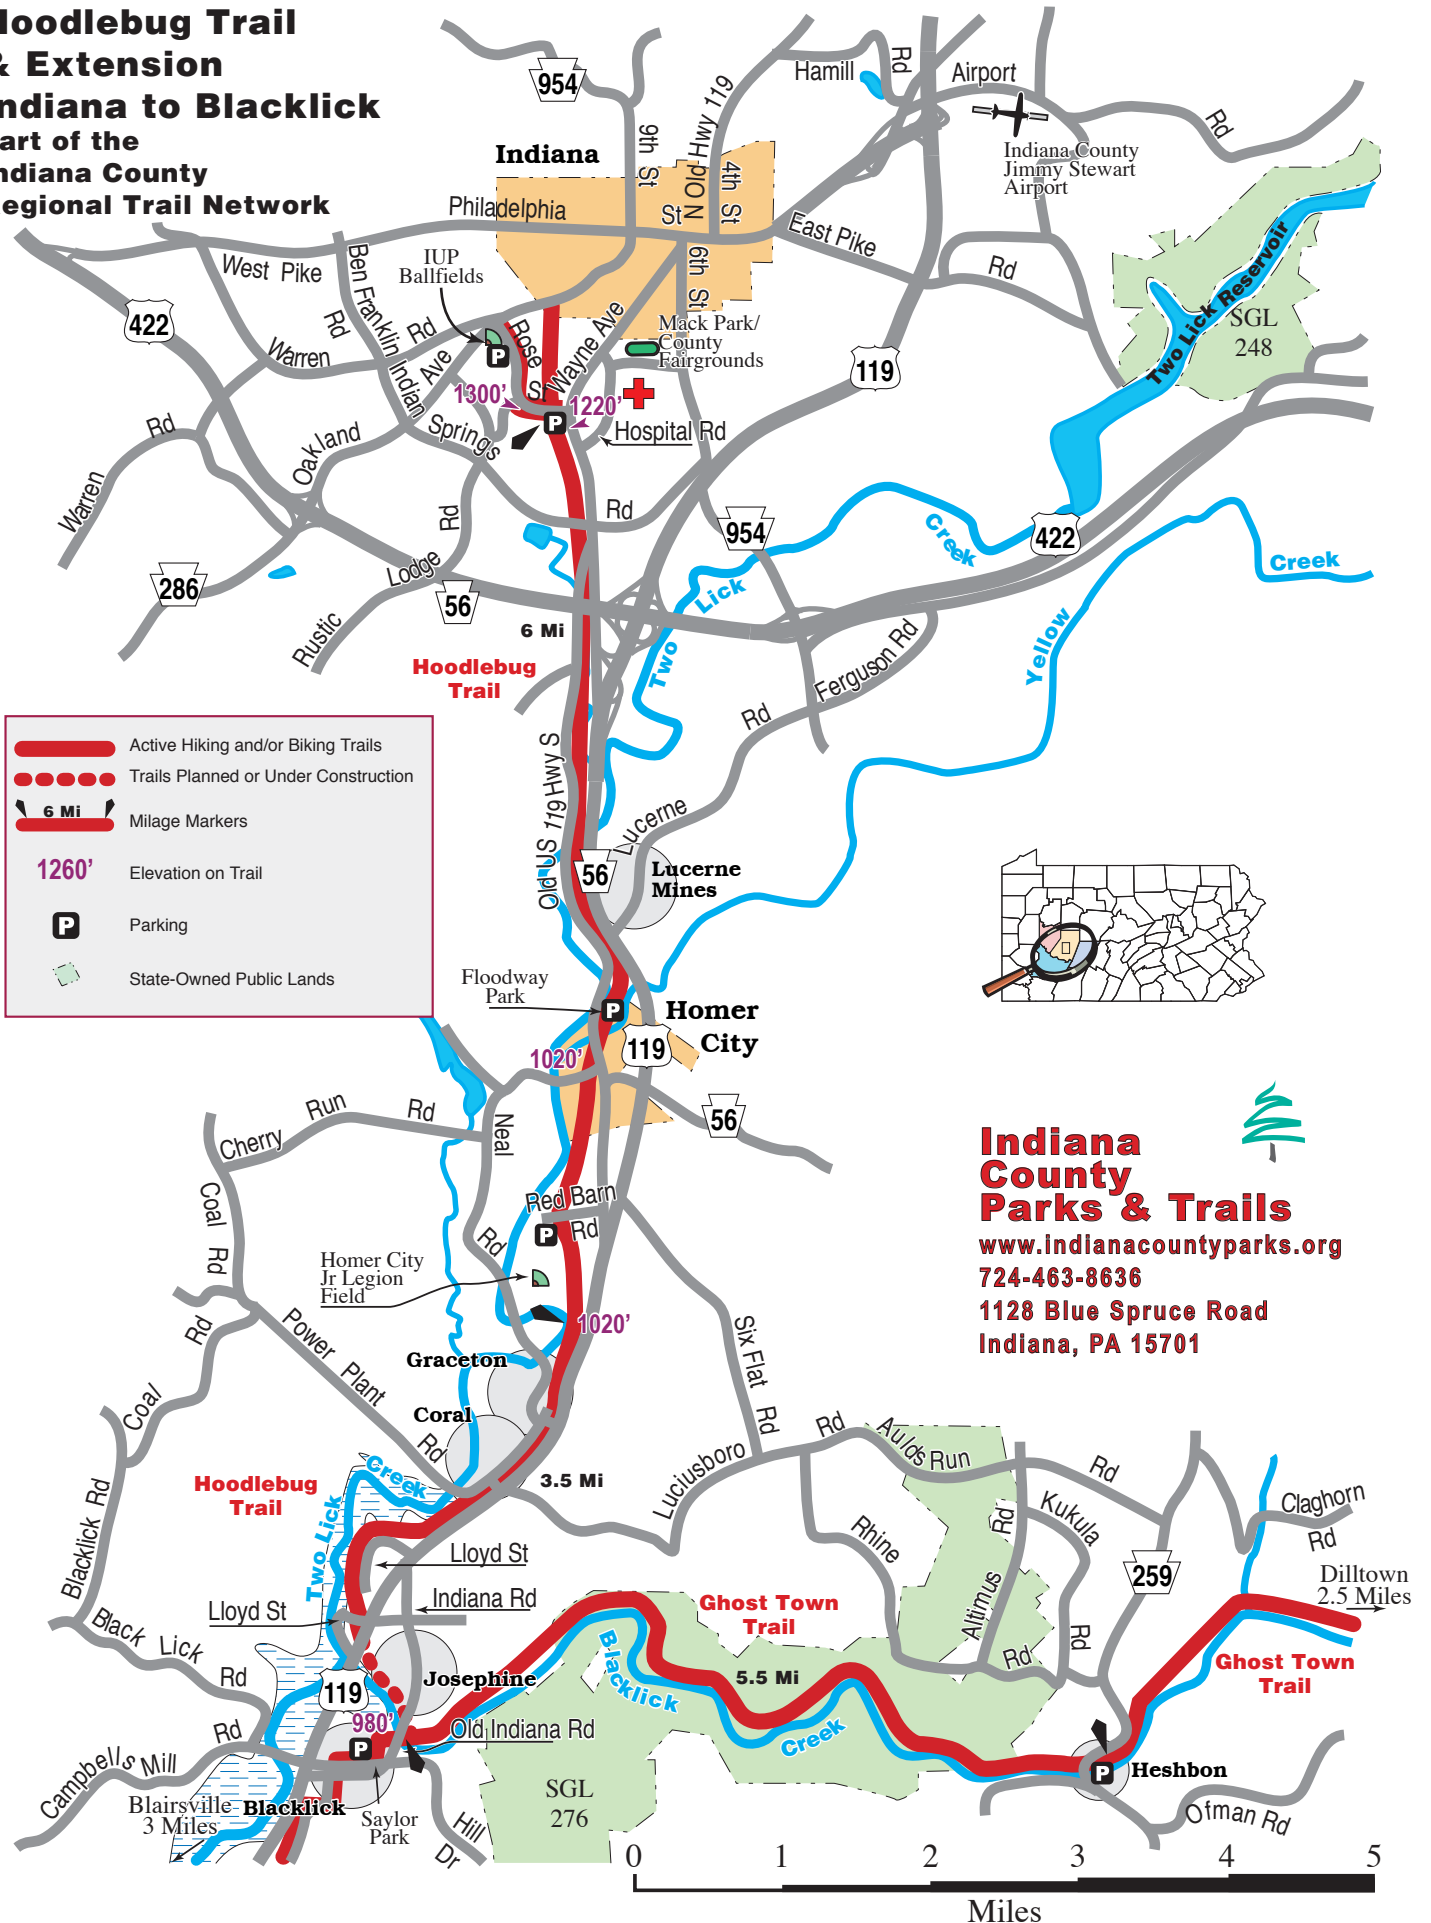

Hoodlebug Trail & Extension

Indiana to Blacklick

part of the Indiana County Regional Trail Network

Indiana County Parks & Trails
www.indianacountyparks.org
 724-463-8636
 1128 Blue Spruce Road
 Indiana, PA 15701