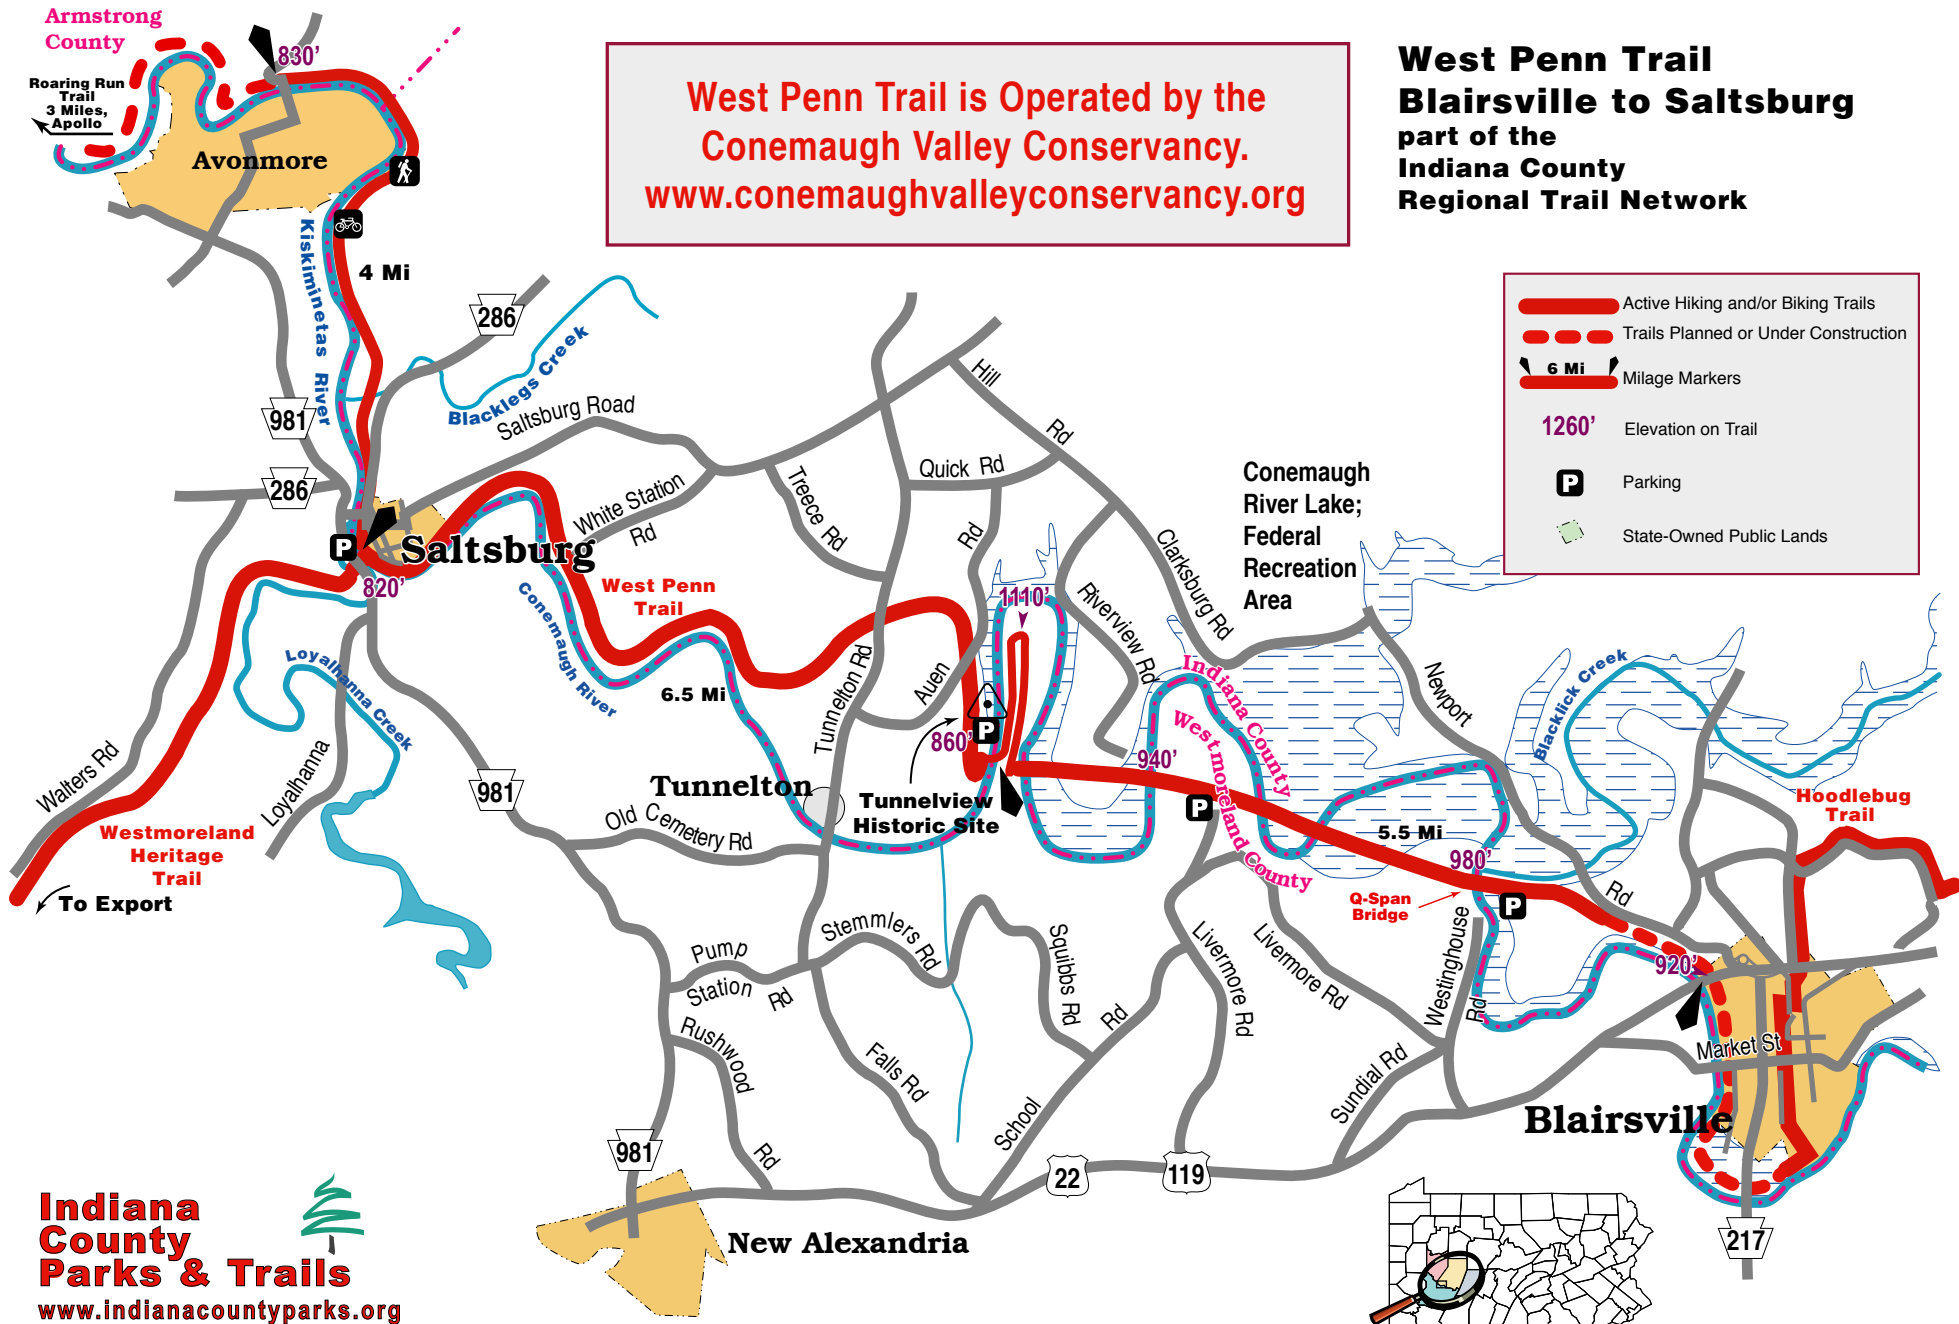

Armstrong County

Roaring Run Trail
3 Miles,
Apollo

Avonmore

West Penn Trail is Operated by the
Conemaugh Valley Conservancy.
www.conemaughvalleyconservancy.org

West Penn Trail
Blairsville to Saltsburg
part of the
Indiana County
Regional Trail Network

- Active Hiking and/or Biking Trails
- Trails Planned or Under Construction
- Mileage Markers
- Elevation on Trail
- Parking
- State-Owned Public Lands

Indiana County Parks & Trails
www.indianacountyparks.org
724-463-8636
1128 Blue Spruce Road
Indiana, PA 15701