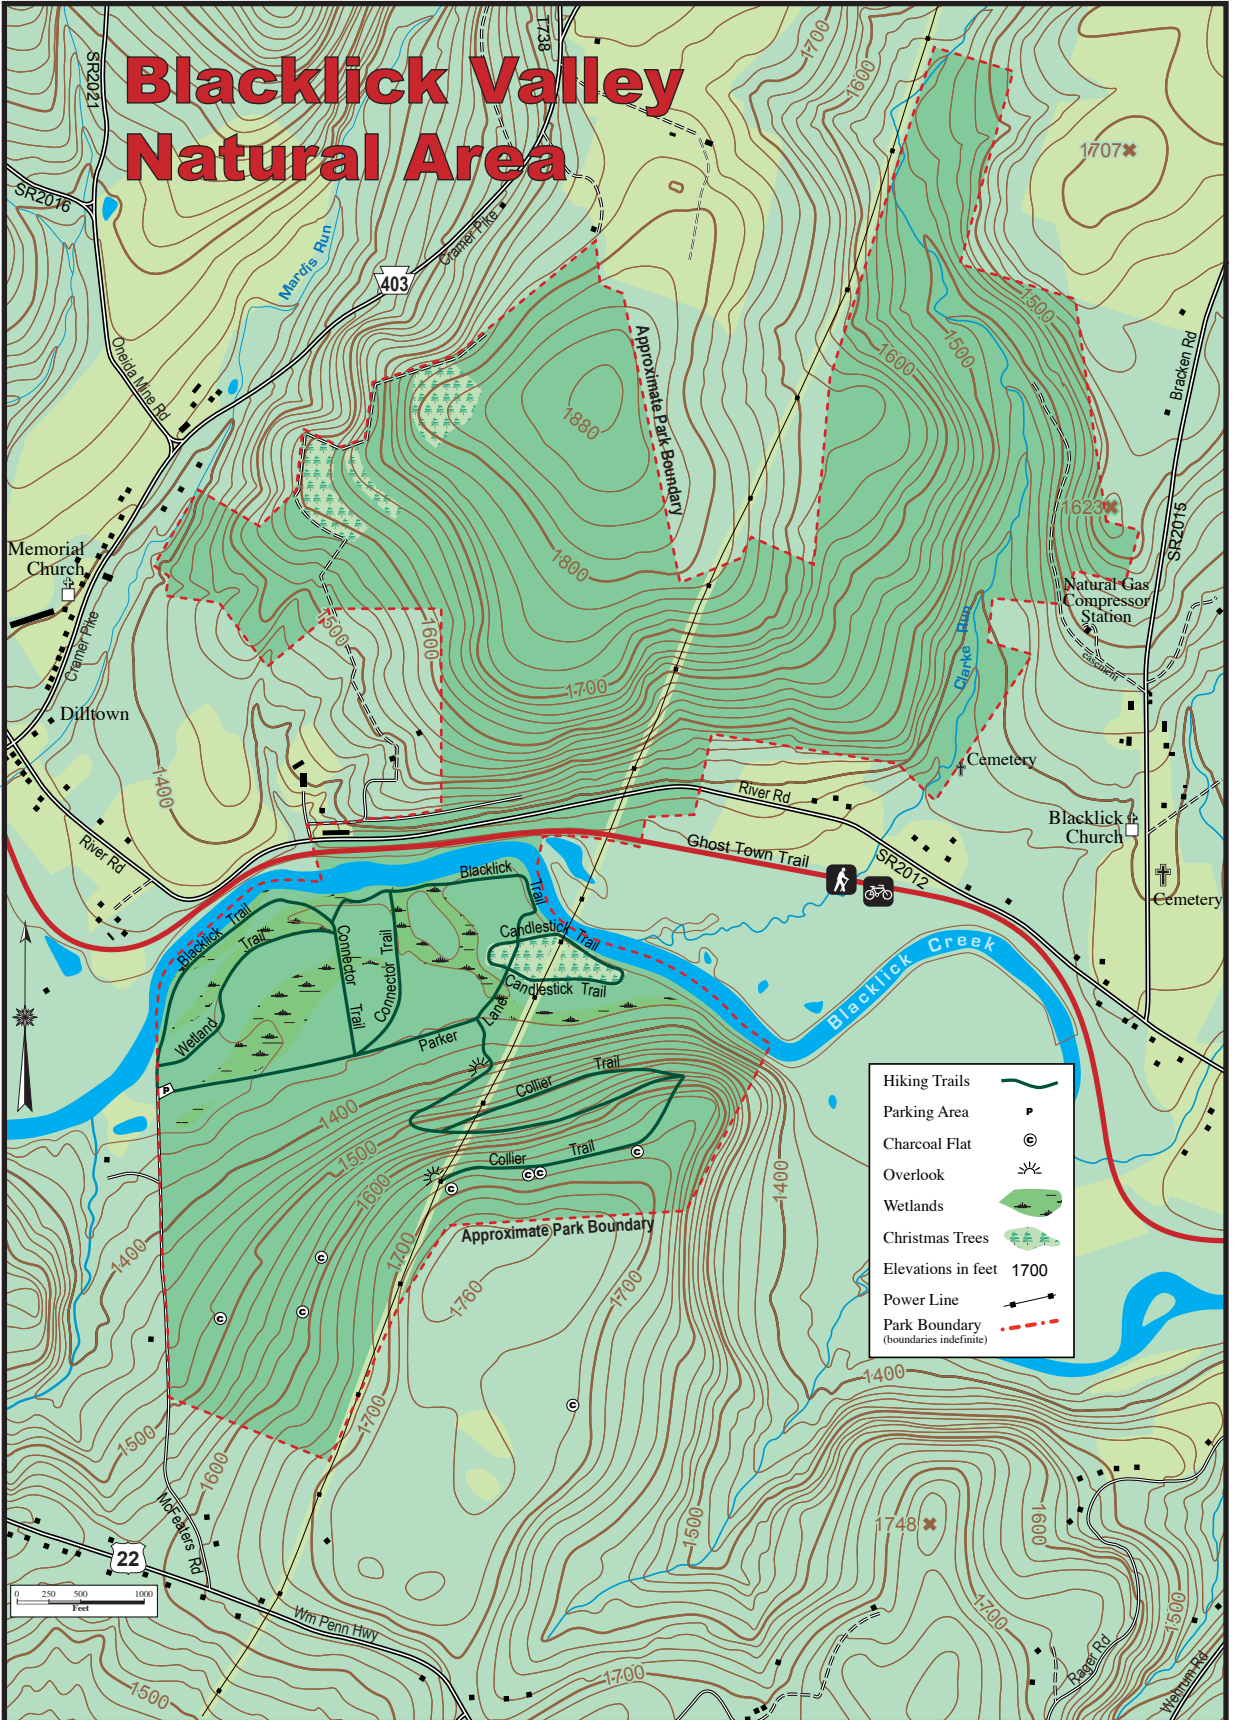

Blacklick Valley Natural Area

Hiking Trails	
Parking Area	
Charcoal Flat	
Overlook	
Wetlands	
Christmas Trees	
Elevations in feet	1700
Power Line	
Park Boundary (boundaries indefinite)	