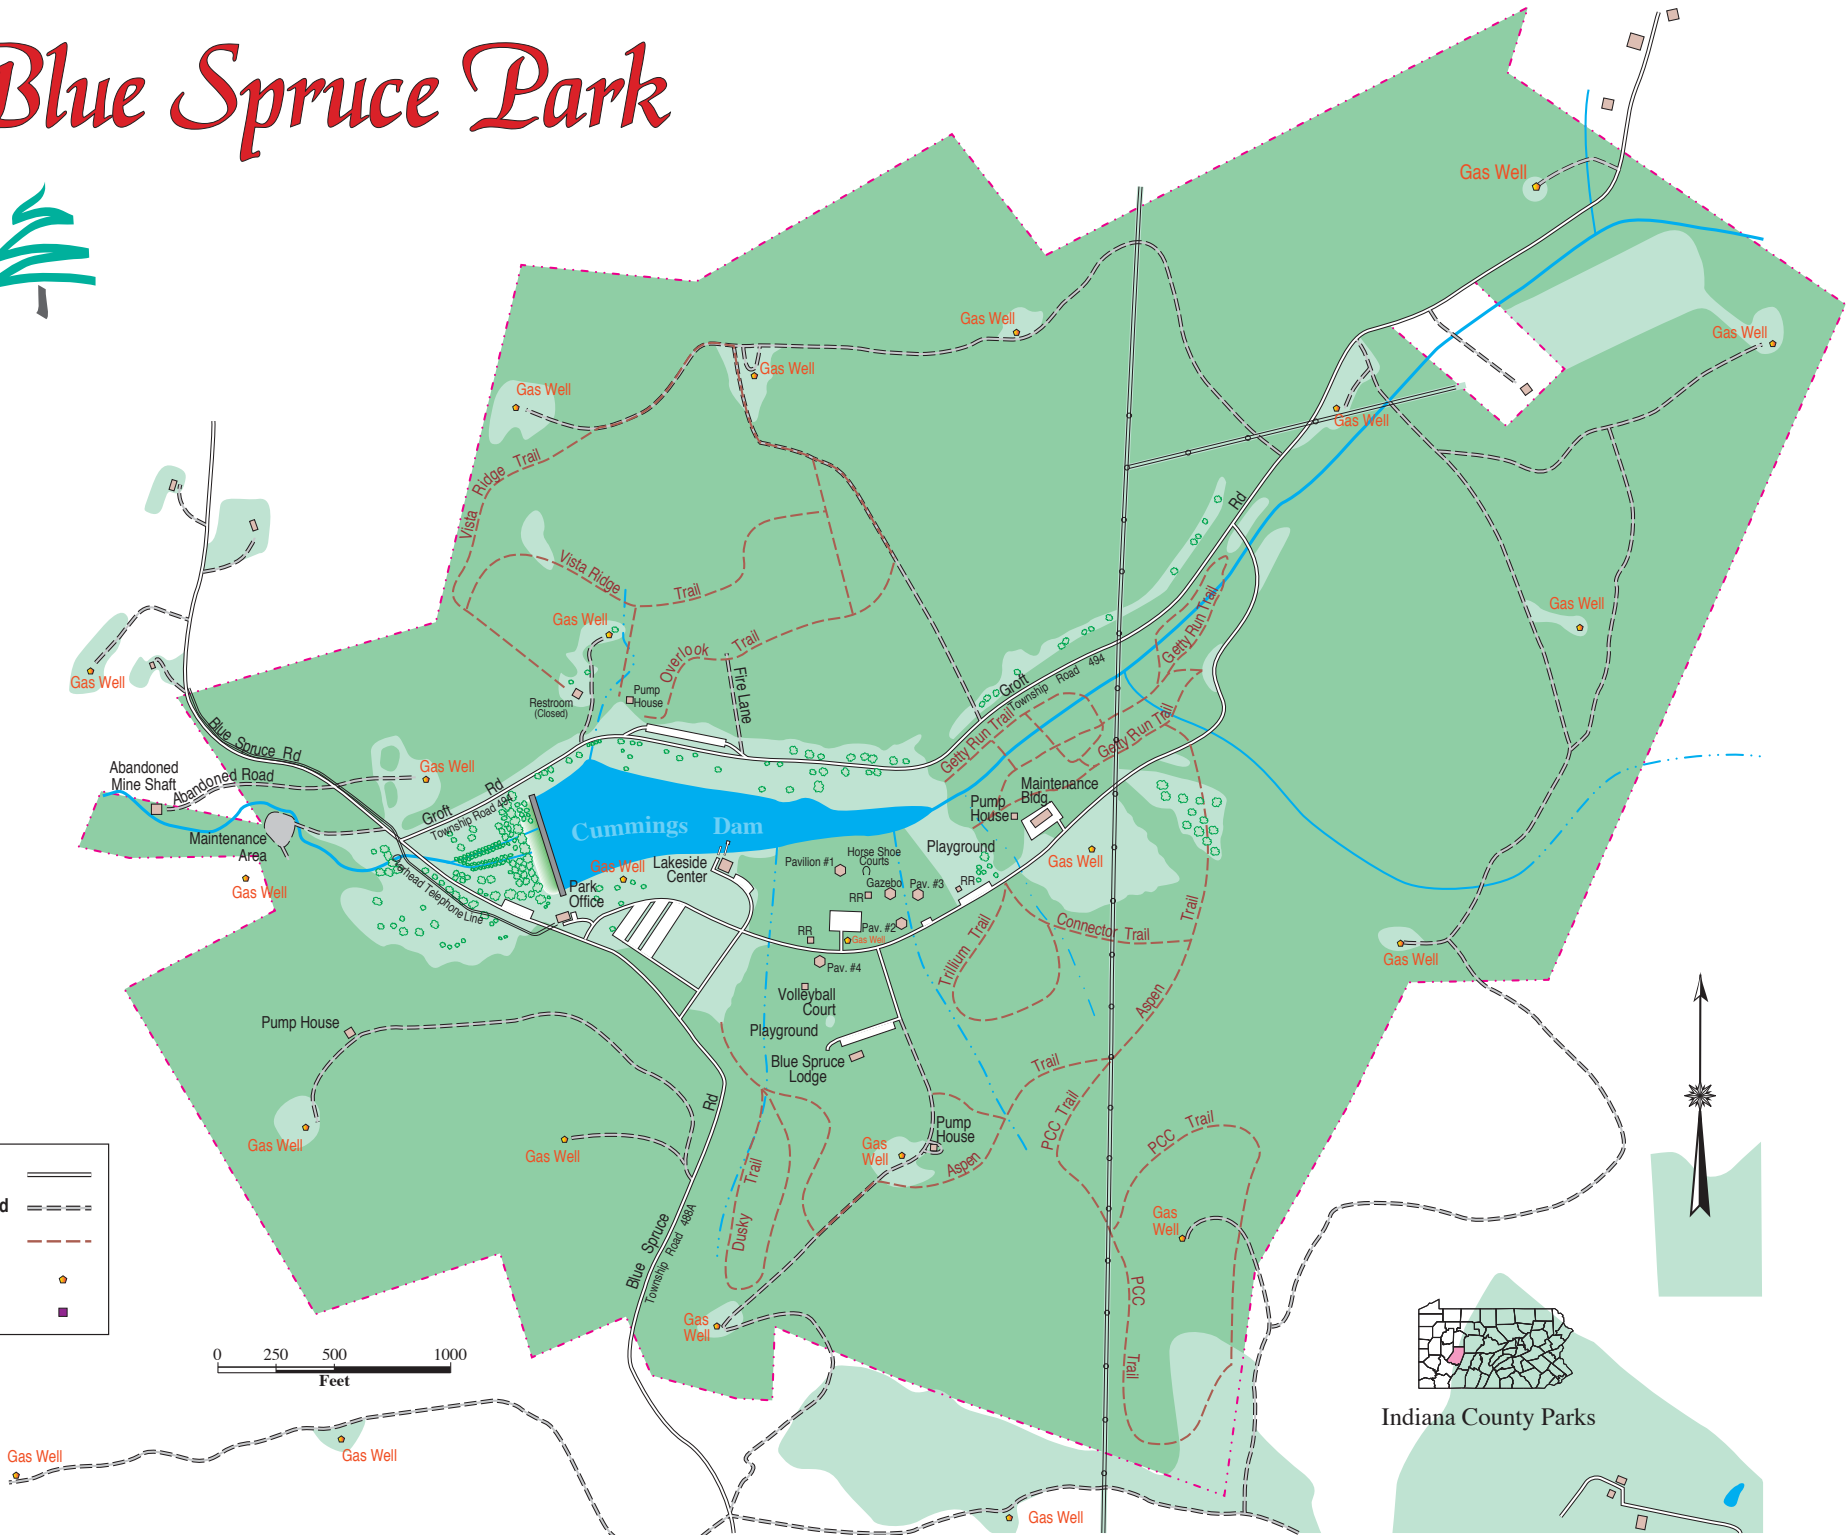

Blue Spruce Park

Paved Road	
Unpaved Road	
Hiking Trail	
Gas Well	
Pump House	

Indiana County Parks