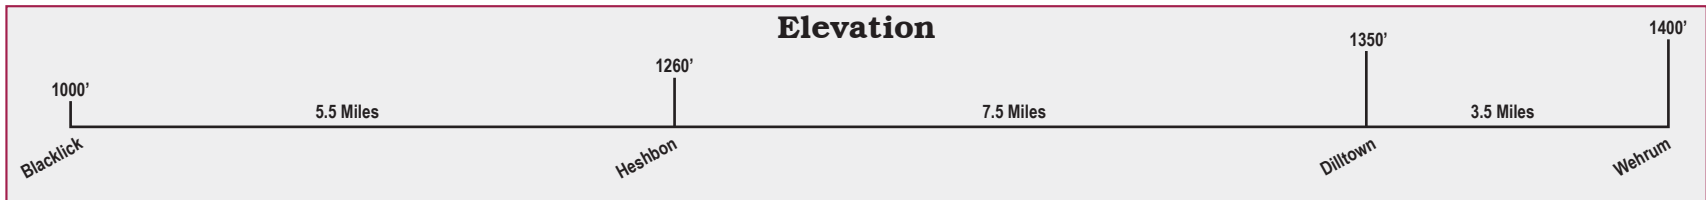

Ghost Town Trail Extension Blacklick to Dilltown

part of the
Indiana County
Regional Trail Network

-  Active Hiking and/or Biking Trails
-  6 Mi Mileage Markers
-  Parking
-  Historic Sites
-  1260' Elevation on Trail
-  Indiana County Parks
-  State-Owned Public Lands