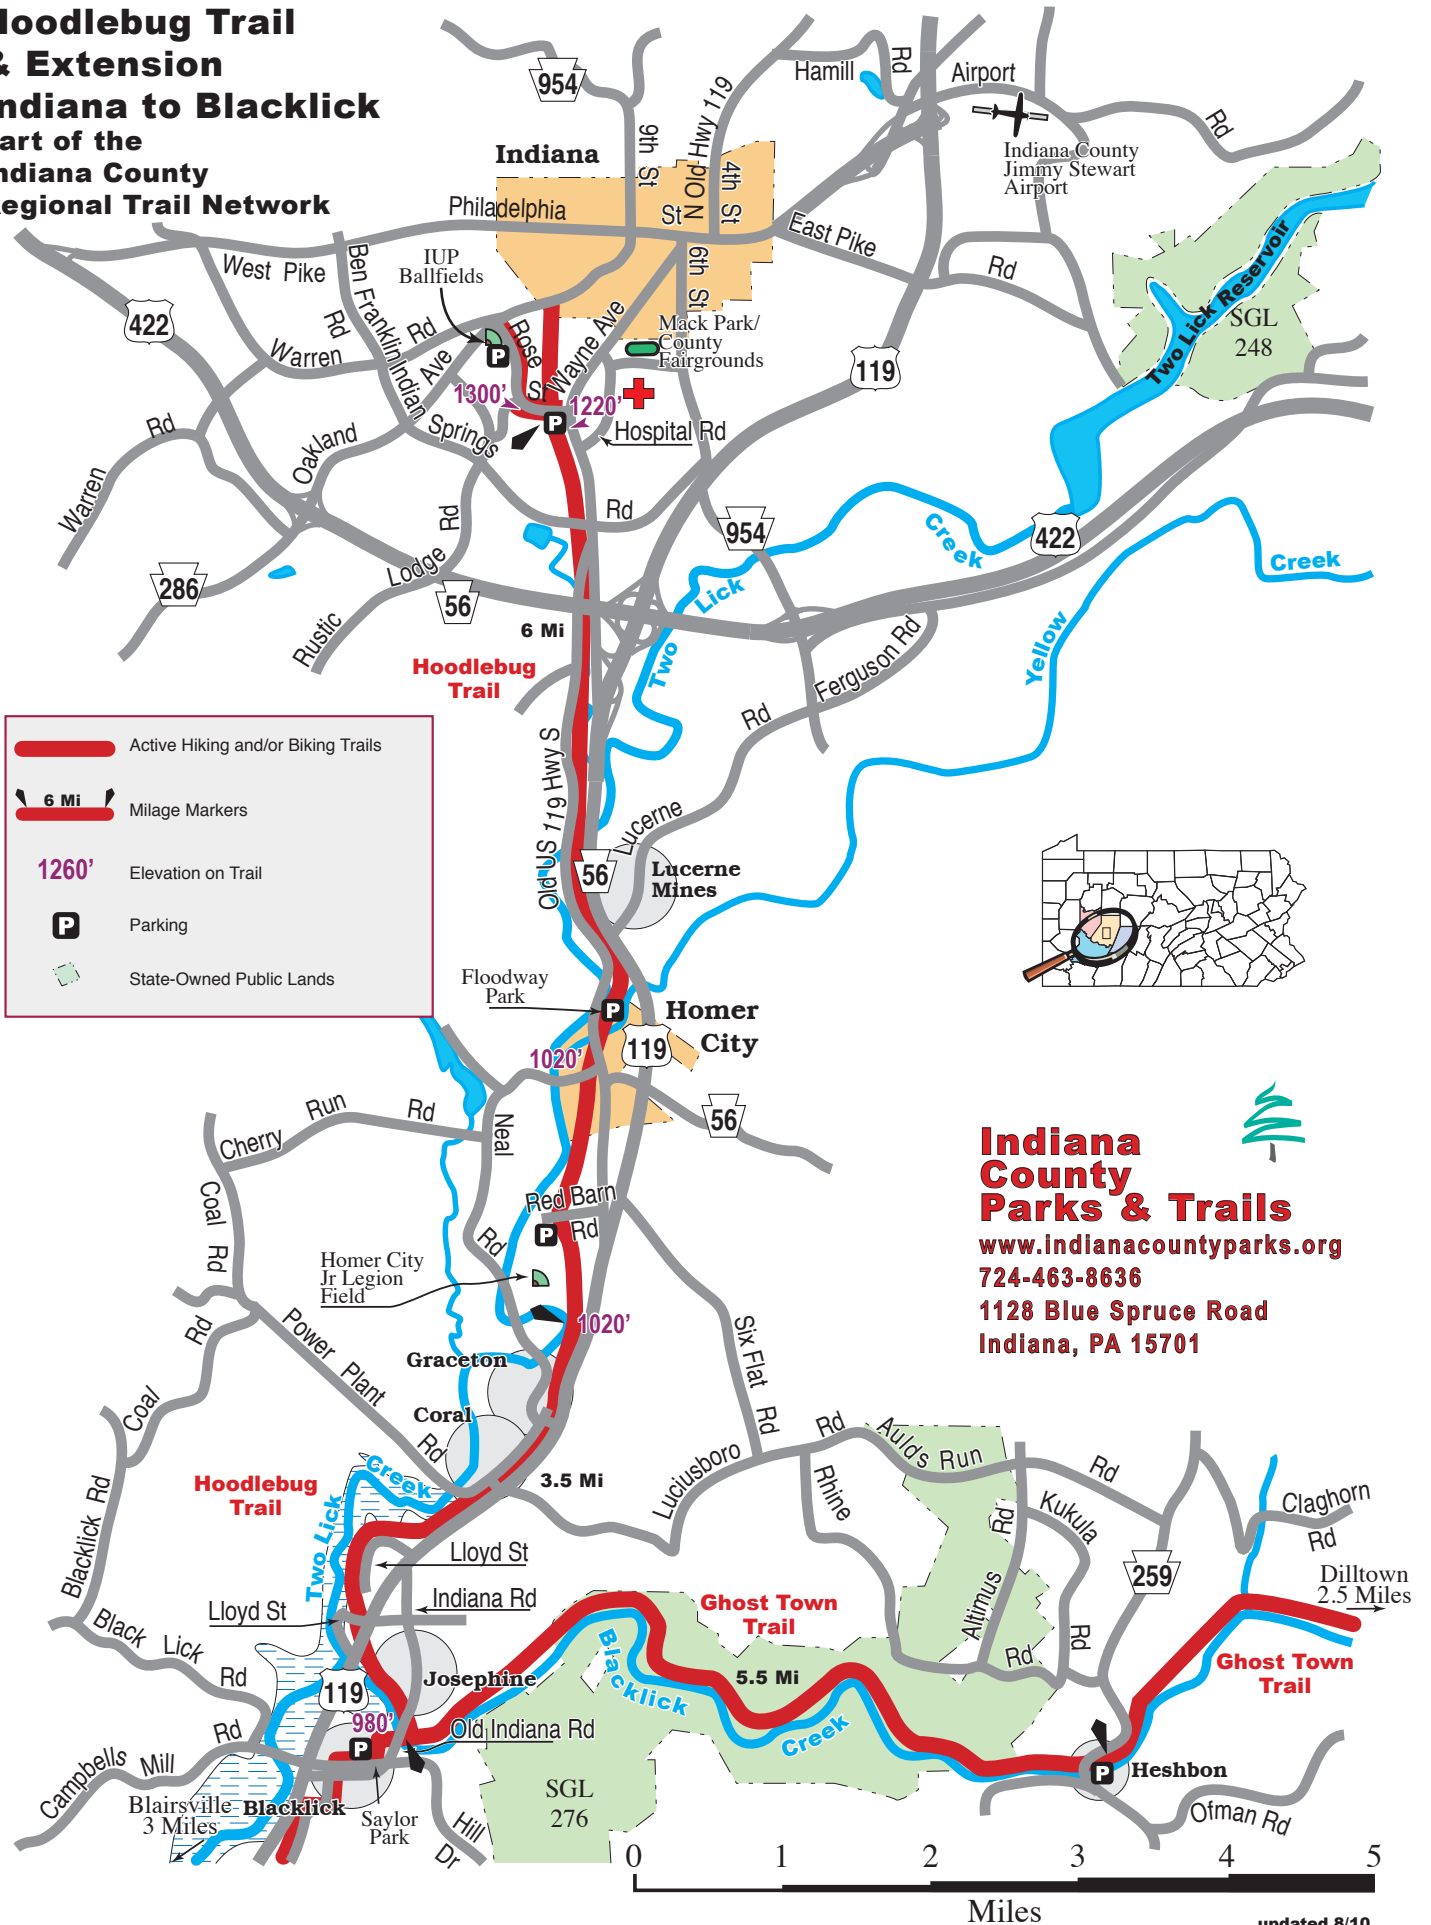

# Hoodlebug Trail & Extension

## Indiana to Blacklick

part of the Indiana County Regional Trail Network

**Indiana County Parks & Trails**  
[www.indianacountyparks.org](http://www.indianacountyparks.org)  
 724-463-8636  
 1128 Blue Spruce Road  
 Indiana, PA 15701